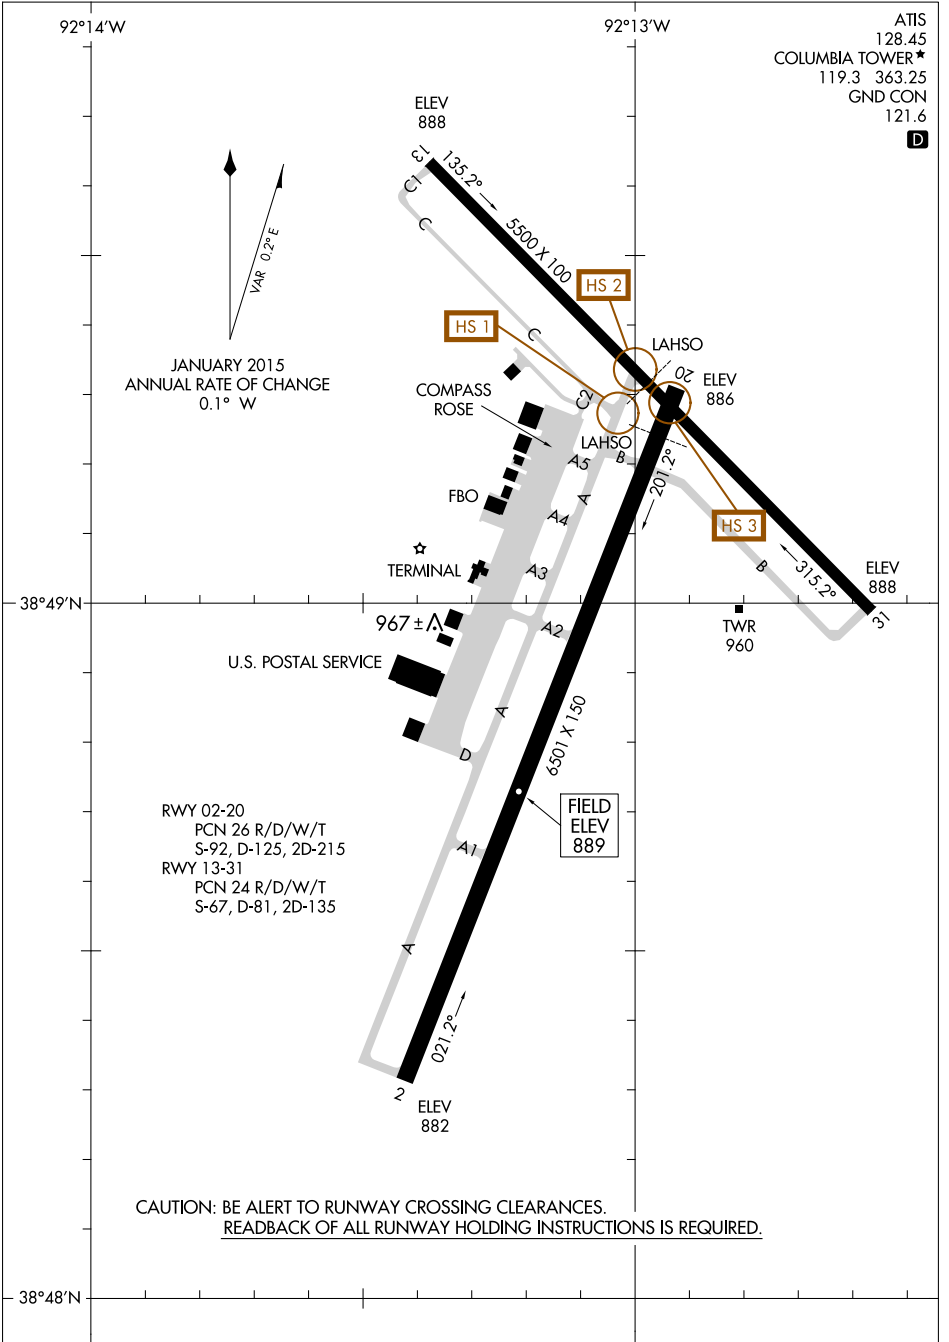

# AIRPORT DIAGRAM

AL-5595 (FAA)

COLUMBIA RGNL (COT)  
COLUMBIA, MISSOURI

ATIS 128.45  
 COLUMBIA TOWER \* 119.3 363.25  
 GND CON 121.6  
D

NC-3, 21 JUN 2018 to 19 JUL 2018

NC-3, 21 JUN 2018 to 19 JUL 2018

# AIRPORT DIAGRAM

COLUMBIA, MISSOURI  
COLUMBIA RGNL (COT)