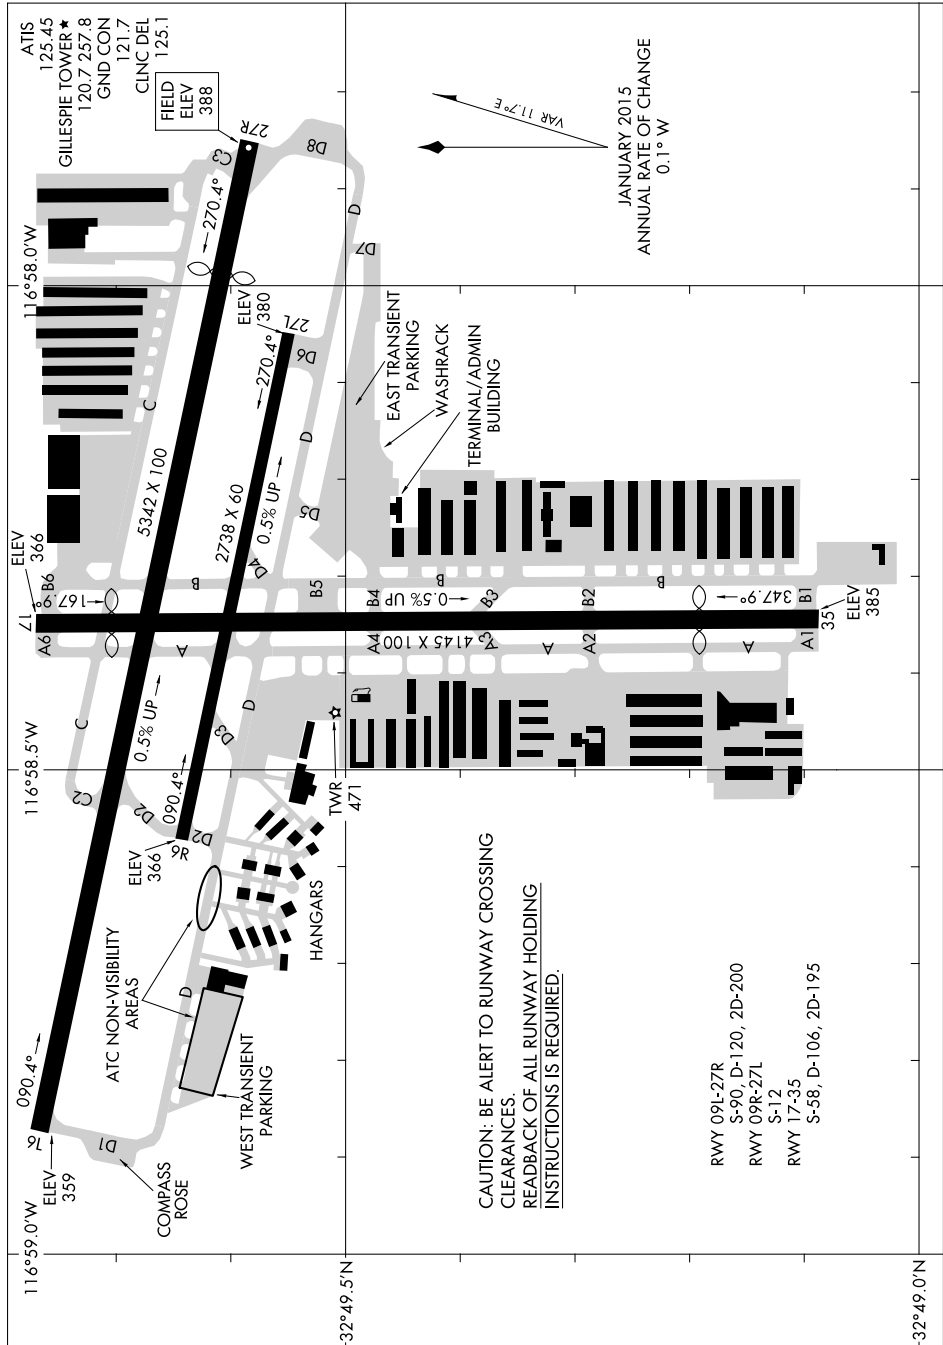

AIRPORT DIAGRAM

AL-5402 (FAA)

GILLESPIE FIELD (S.E.E)
SAN DIEGO/EL CAJON, CALIFORNIA

SW-3, 21 JUN 2018 to 19 JUL 2018

SW-3, 21 JUN 2018 to 19 JUL 2018

CAUTION: BE ALERT TO RUNWAY CROSSING CLEARANCES.
READBACK OF ALL RUNWAY HOLDING INSTRUCTIONS IS REQUIRED.

- RWY 09L-27R
- S-90, D-120, 2D-200
- RWY 09R-27L
- S-12
- RWY 17-35
- S-58, D-106, 2D-195

AIRPORT DIAGRAM

SAN DIEGO/EL CAJON, CALIFORNIA
GILLESPIE FIELD (S.E.E)