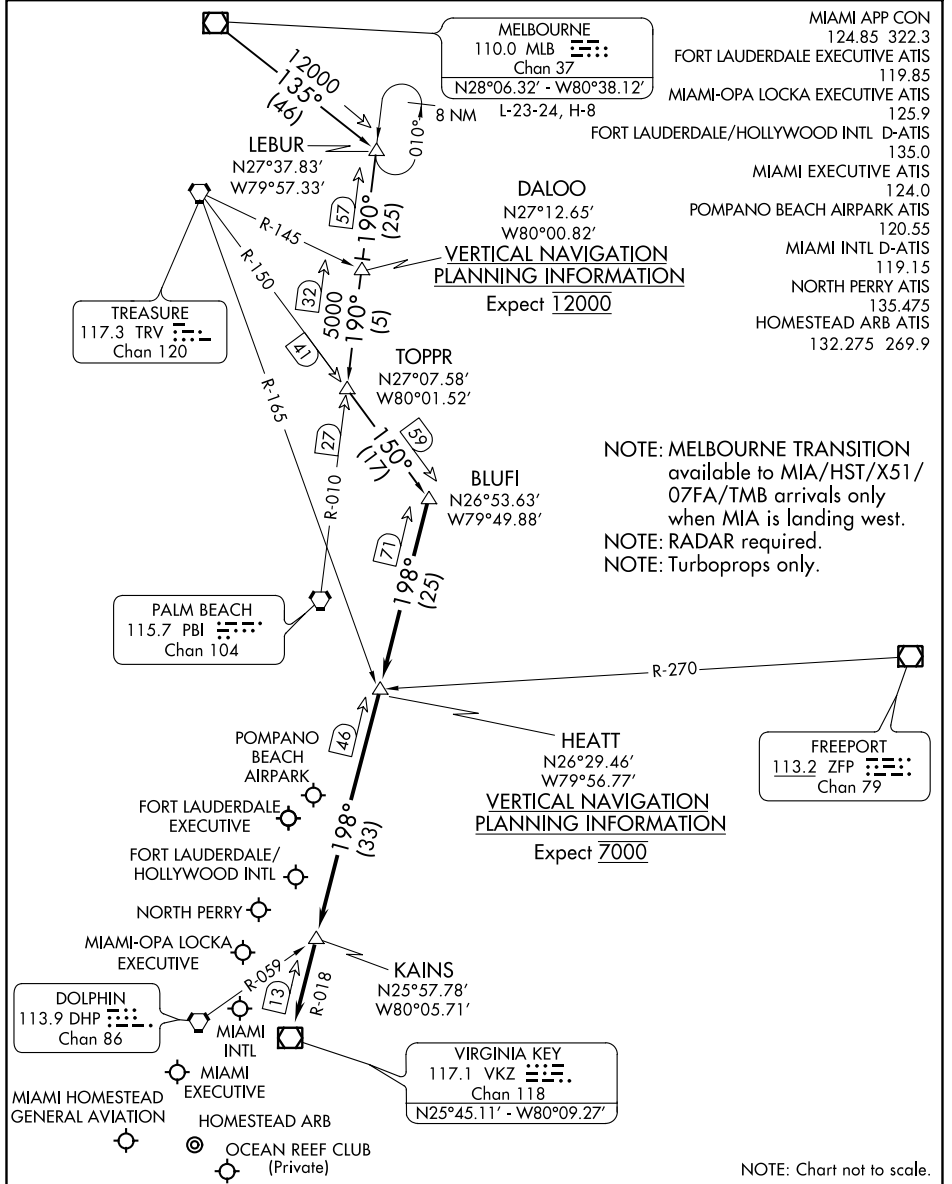

# BLUFI FOUR ARRIVAL

FORT LAUDERDALE, FLORIDA

SE-3, 21 JUN 2018 to 19 JUL 2018

SE-3, 21 JUN 2018 to 19 JUL 2018

MELBOURNE TRANSITION (MLB.BLUFI4): From over MLB VOR/DME on MLB R-135 to LEBUR INT/MLB 46 DME, then on PBI R-010 to TOPPR INT/PBI 30 DME, then on TRV R-150 to BLUFI INT. Thence . . .  
 . . . from over BLUFI INT/VKZ 71 DME on VKZ R-018 to HEATT INT/VKZ 46 DME, then on VKZ R-018 to KAINS INT, then on VKZ R-018 to VKZ VOR/DME. Expect RADAR vectors to final approach course after KAINS INT.

# BLUFI FOUR ARRIVAL

(BLUFI.BLUFI4) 22JUN17

FORT LAUDERDALE, FLORIDA

NOTE: Chart not to scale.