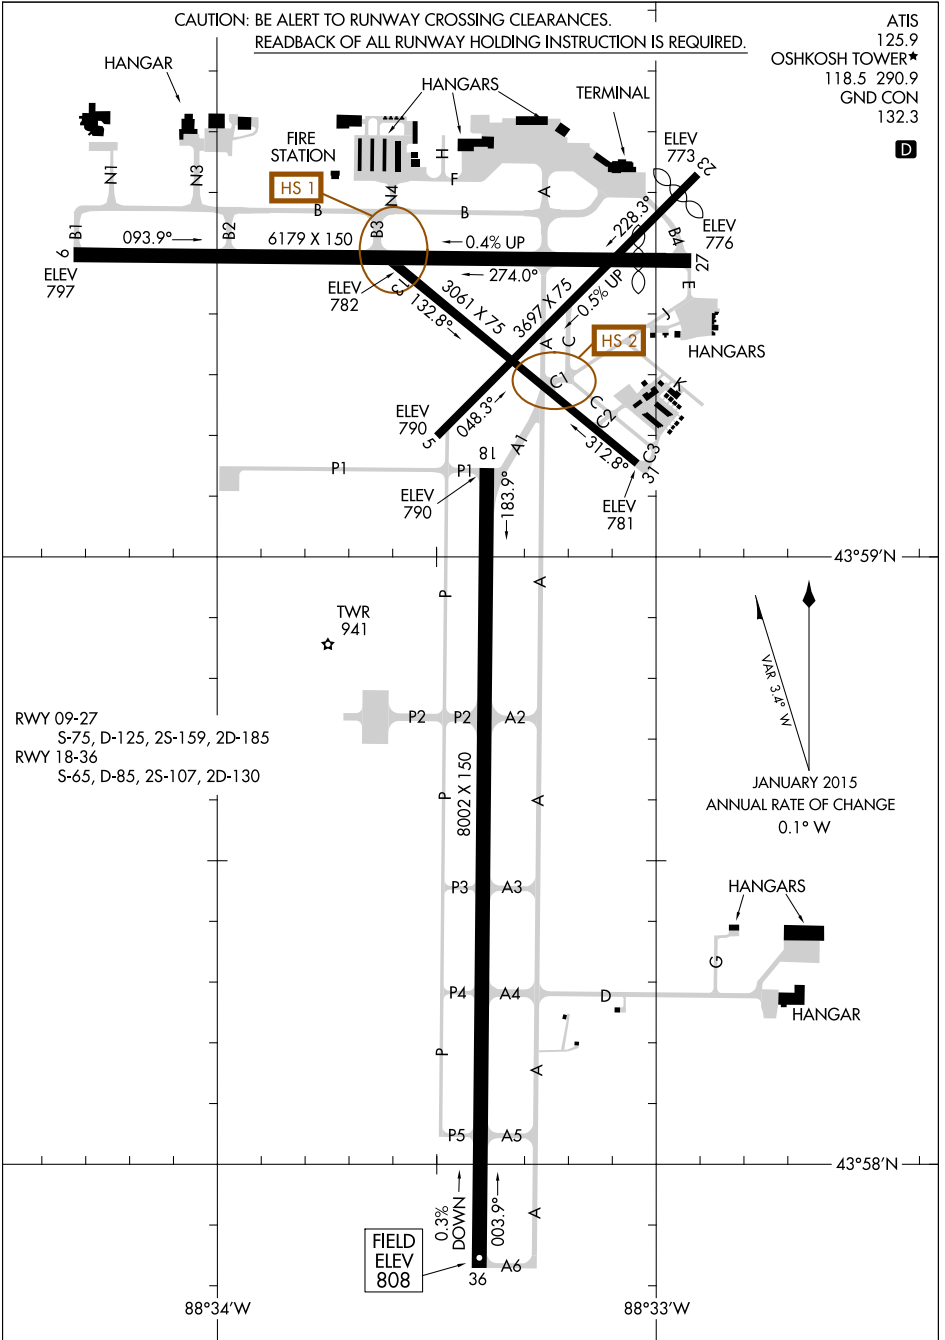

AIRPORT DIAGRAM

WITTMAN RGNL (OSH)
OSHKOSH, WISCONSIN

AL-730 (FAA)

CAUTION: BE ALERT TO RUNWAY CROSSING CLEARANCES.
READBACK OF ALL RUNWAY HOLDING INSTRUCTION IS REQUIRED.

ATIS 125.9
OSHKOSH TOWER* 118.5 290.9
GND CON 132.3

D

EC-3, 21 JUN 2018 to 19 JUL 2018

EC-3, 21 JUN 2018 to 19 JUL 2018

AIRPORT DIAGRAM

OSHKOSH, WISCONSIN
WITTMAN RGNL (OSH)