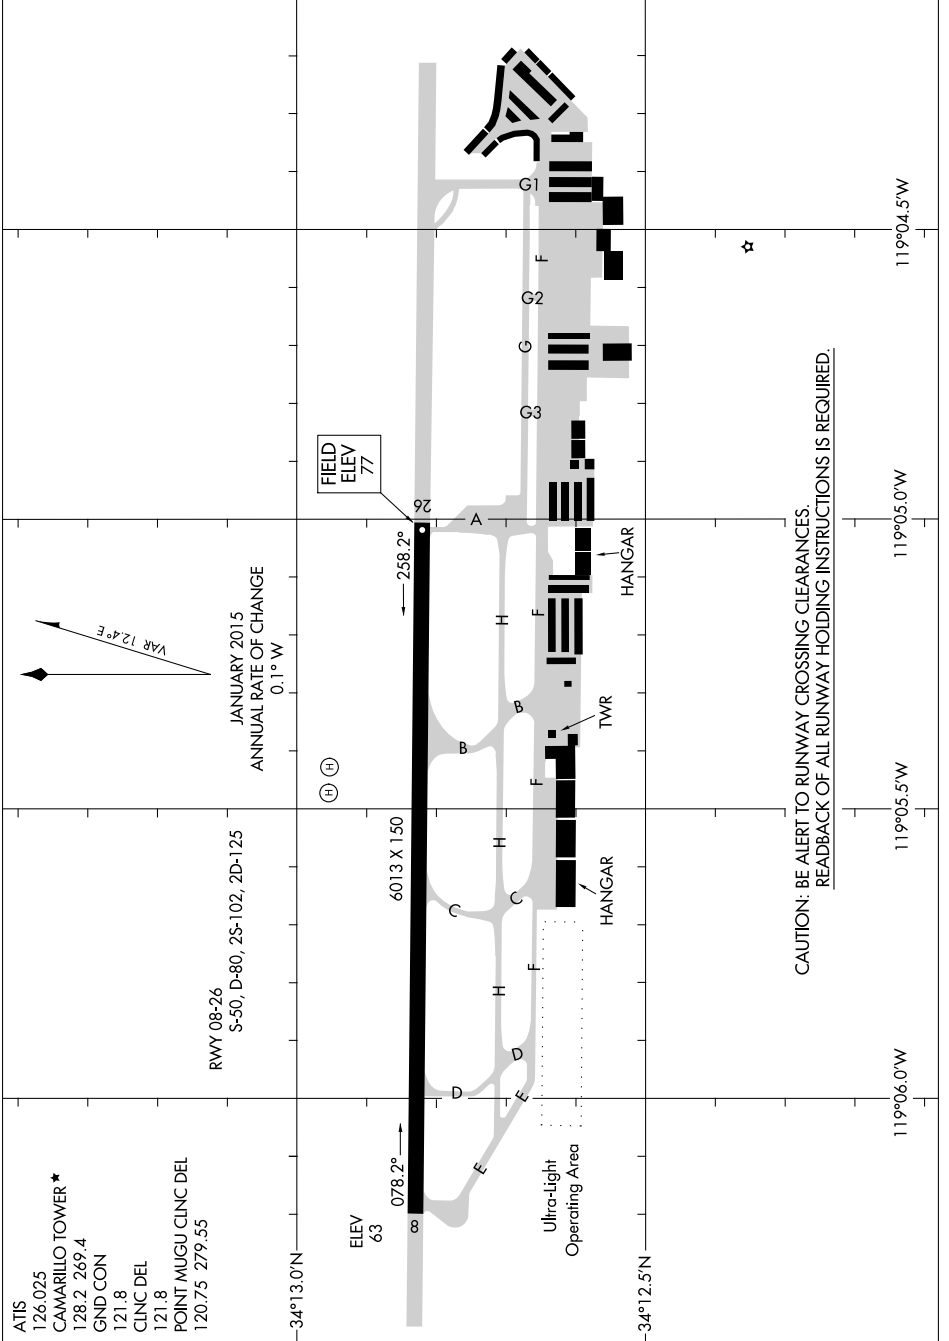

AIRPORT DIAGRAM

AL-680 (FAA)

CAMARILLO (CMA)
CAMARILLO, CALIFORNIA

SW-3, 21 JUN 2018 to 19 JUL 2018

SW-3, 21 JUN 2018 to 19 JUL 2018

AIRPORT DIAGRAM

CAMARILLO, CALIFORNIA
CAMARILLO (CMA)