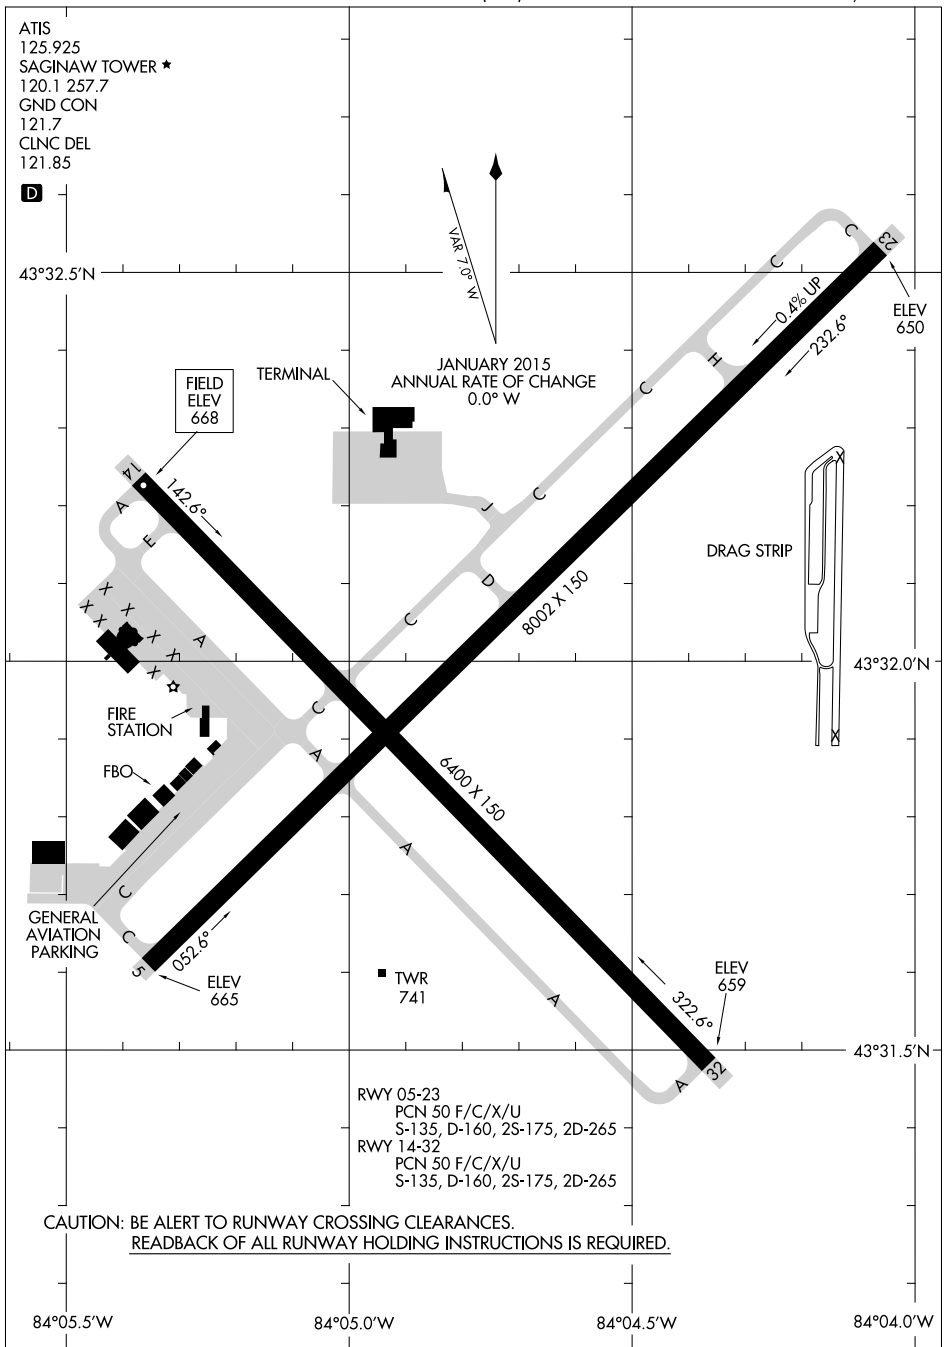

17173
AIRPORT DIAGRAM

AL-648 (FAA)

MBS INTL (MBS)
 SAGINAW, MICHIGAN

EC-1, 21 JUN 2018 to 19 JUL 2018

EC-1, 21 JUN 2018 to 19 JUL 2018

AIRPORT DIAGRAM
 17173

SAGINAW, MICHIGAN
MBS INTL (MBS)