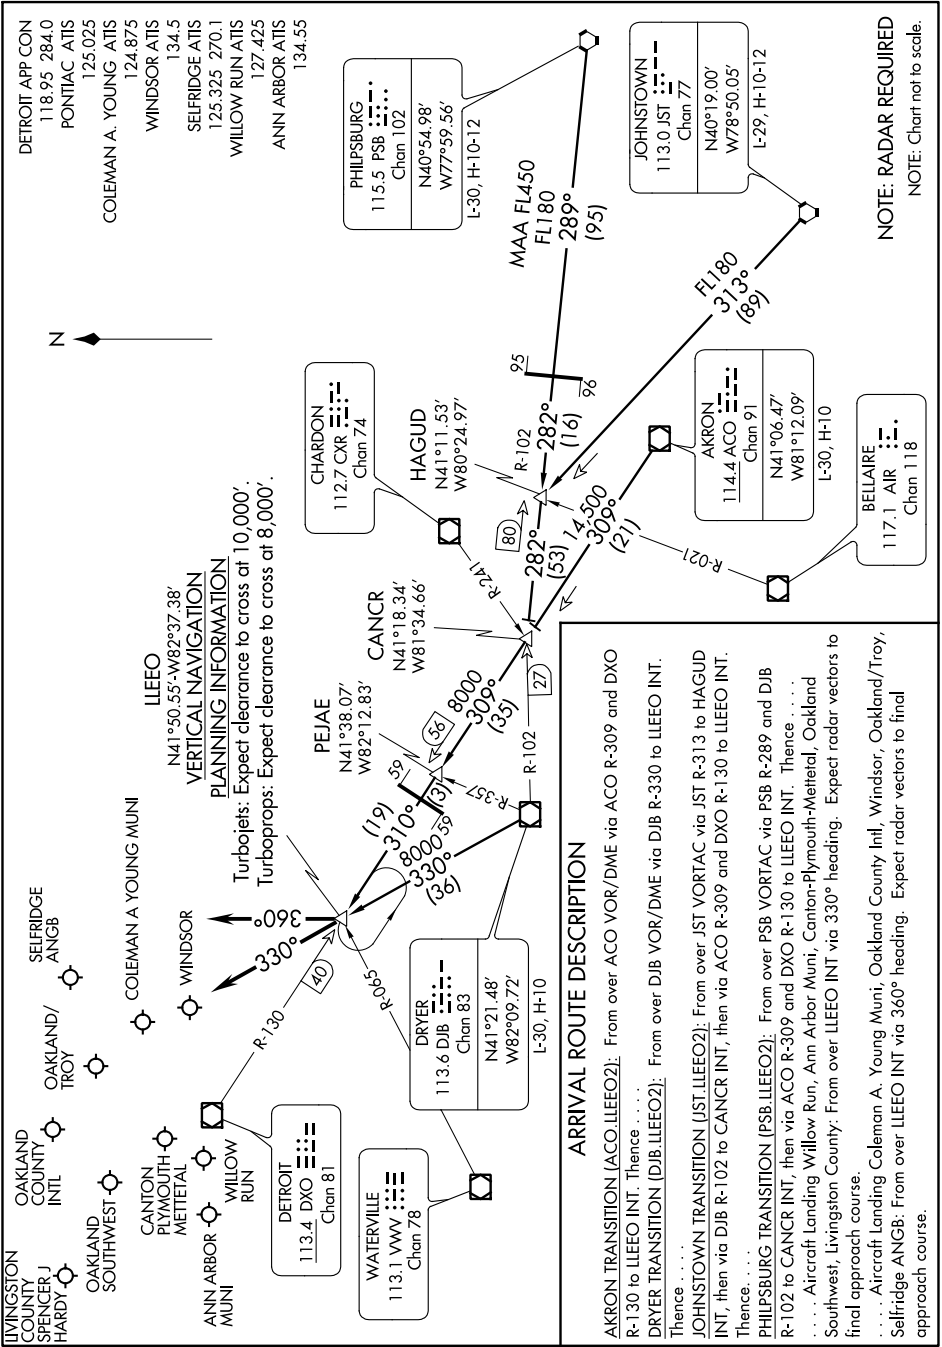

# LLEEO TWO ARRIVAL

EC-1, 21 JUN 2018 to 19 JUL 2018

NOTE: RADAR REQUIRED  
NOTE: Chart not to scale.

# LLEEO TWO ARRIVAL

EC-1, 21 JUN 2018 to 19 JUL 2018