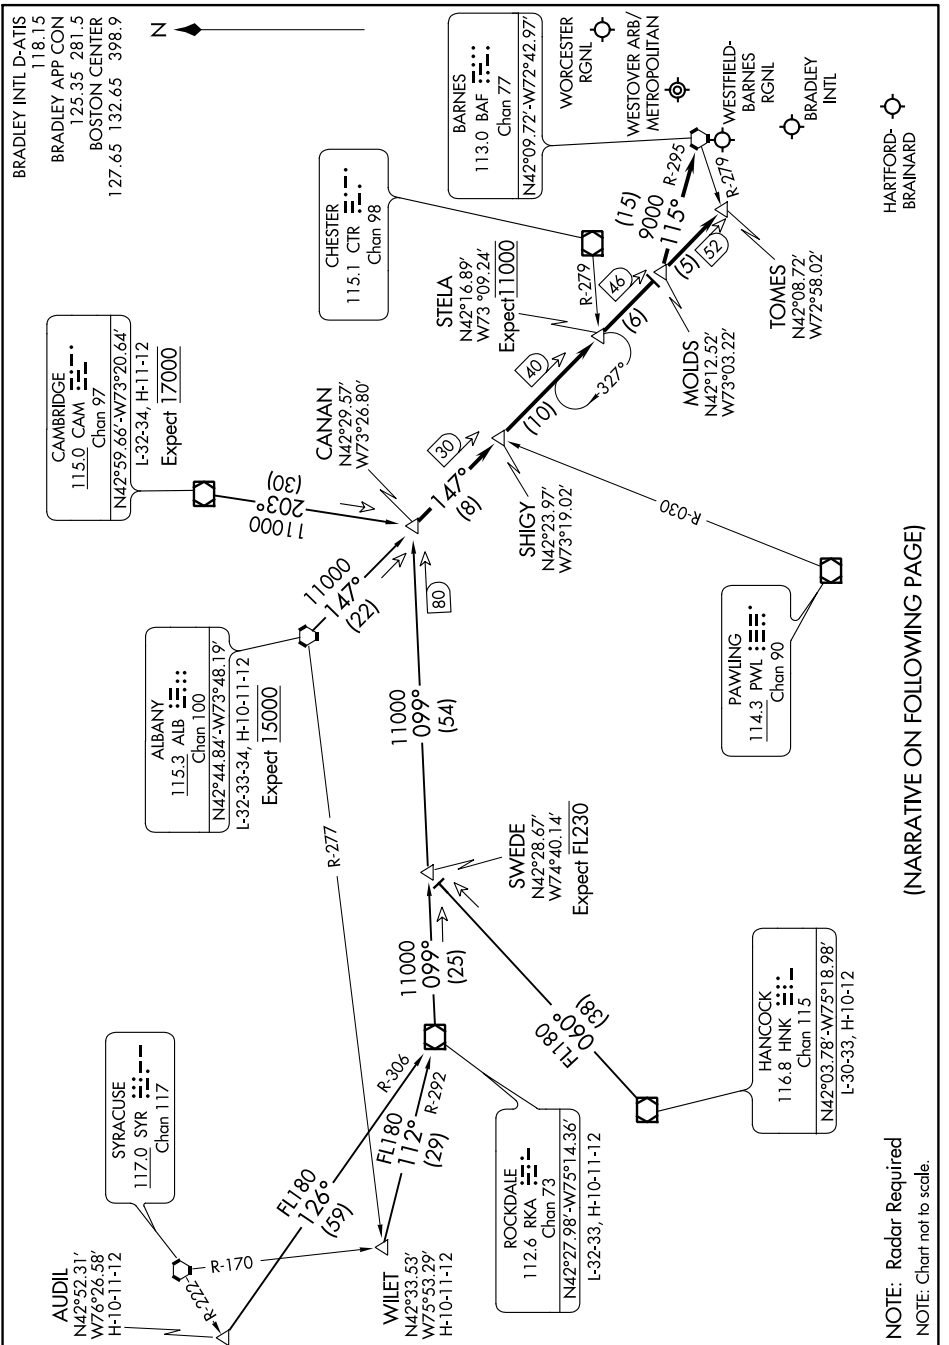

STELA ONE ARRIVAL

WINDSOR LOCKS, CONNECTICUT

NE-1, 21 JUN 2018 to 19 JUL 2018

(NARRATIVE ON FOLLOWING PAGE)

NE-1, 21 JUN 2018 to 19 JUL 2018

STELA ONE ARRIVAL

(STELA.STELA1) 31MAY12

WINDSOR LOCKS, CONNECTICUT

NOTE: Radar Required
NOTE: Chart not to scale.