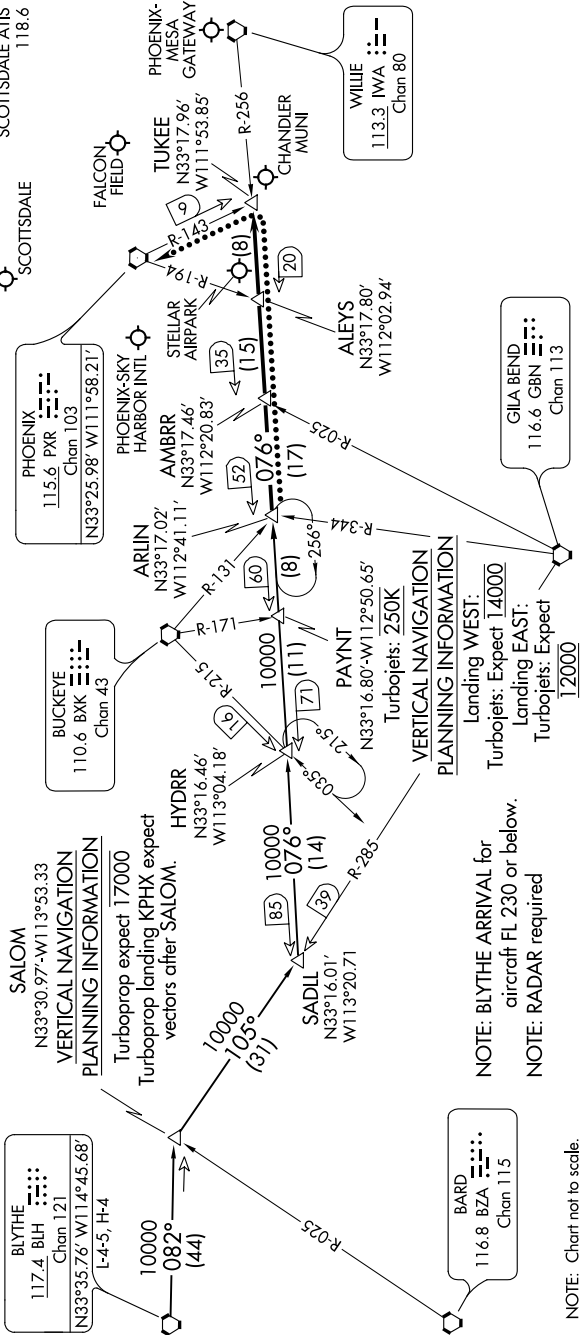

BLYTHE FIVE ARRIVAL

AL-322 (FAA)

PHOENIX, ARIZONA

SW-4, 21 JUN 2018 to 19 JUL 2018

ARRIVAL ROUTE DESCRIPTION

BLYTHE TRANSITION (BLH.BLH5): From over BLH VORTAC on BLH R-082 to SALOM, then on GBN R-285 and IWA R-256 to ARLIN. Thence

PHOENIX SKY HARBOR INTL: Rwy 7L/R or 8: From over ARLIN, expect vectors to final approach course; Rwy 25L/R or 26: From over ARLIN, on IWA R-256 to TUKEE. Expect vectors to final approach course prior to TUKEE.
SATELLITE AIRPORTS: Expect vectors after passing SALOM.

LOST COMMUNICATIONS: After ARLIN, on IWA R-256 and PXR R-143 to PXR VORTAC.

BLYTHE FIVE ARRIVAL

PHOENIX, ARIZONA

SW-4, 21 JUN 2018 to 19 JUL 2018