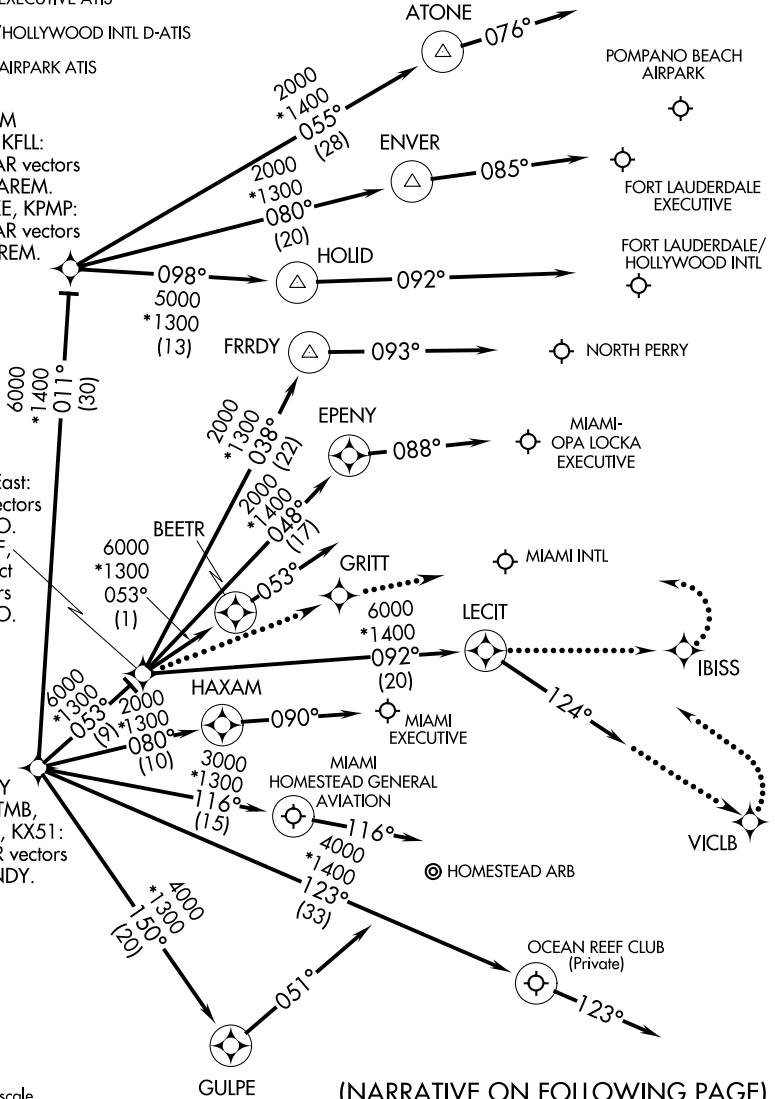

CURSO FIVE ARRIVAL (RNAV) Arrival Routes

MIAMI APP CON
124.85 322.3
MIAMI INTL D-ATIS
119.15
NORTH PERRY ATIS
135.475
MIAMI-OPA LOCKA EXECUTIVE ATIS
125.9
MIAMI EXECUTIVE ATIS
124.0
HOMESTEAD ARB ATIS
132.275 269.9
FORT LAUDERDALE EXECUTIVE ATIS
119.85
FORT LAUDERDALE/HOLLYWOOD INTL D-ATIS
135.0
POMPANO BEACH AIRPARK ATIS
120.55

NOTE: RADAR required.
NOTE: RNAV 1.
NOTE: DME/DME/IRU or GPS required.

JAREM
Landing KFLL:
Expect RADAR vectors
prior to JAREM.
Landing KFXE, KPMP:
Expect RADAR vectors
after JAREM.

JODPO
KMIA Landing East:
Expect RADAR vectors
prior to JODPO.
Landing KOPF,
KHWO: Expect
RADAR vectors
prior to JODPO.

MNNDY
Landing KTMB,
KHST, K07FA, KX51:
Expect RADAR vectors
after MNNDY.

NOTE: Chart not to scale.

(NARRATIVE ON FOLLOWING PAGE)

SE-3, 21 JUN 2018 to 19 JUL 2018

SE-3, 21 JUN 2018 to 19 JUL 2018