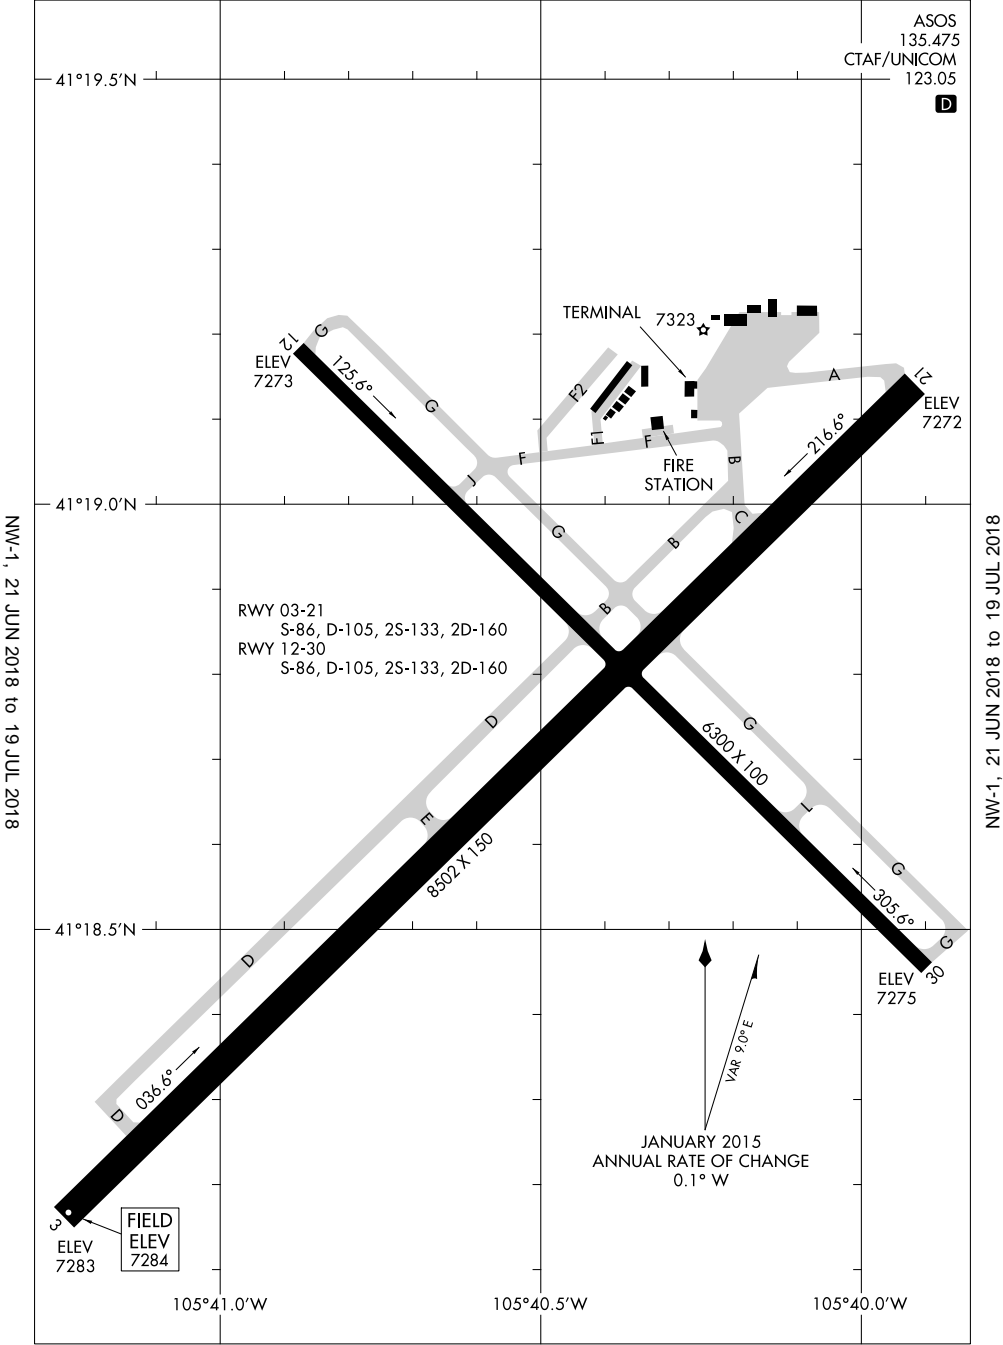

15064

AIRPORT DIAGRAM

AL-225 (FAA)

LARAMIE RGNL (LAR)
LARAMIE, WYOMING

ASOS
135.475
CTAF/UNICOM
123.05

D

NW-1, 21 JUN 2018 to 19 JUL 2018

NW-1, 21 JUN 2018 to 19 JUL 2018

AIRPORT DIAGRAM

15064

LARAMIE, WYOMING
LARAMIE RGNL (LAR)