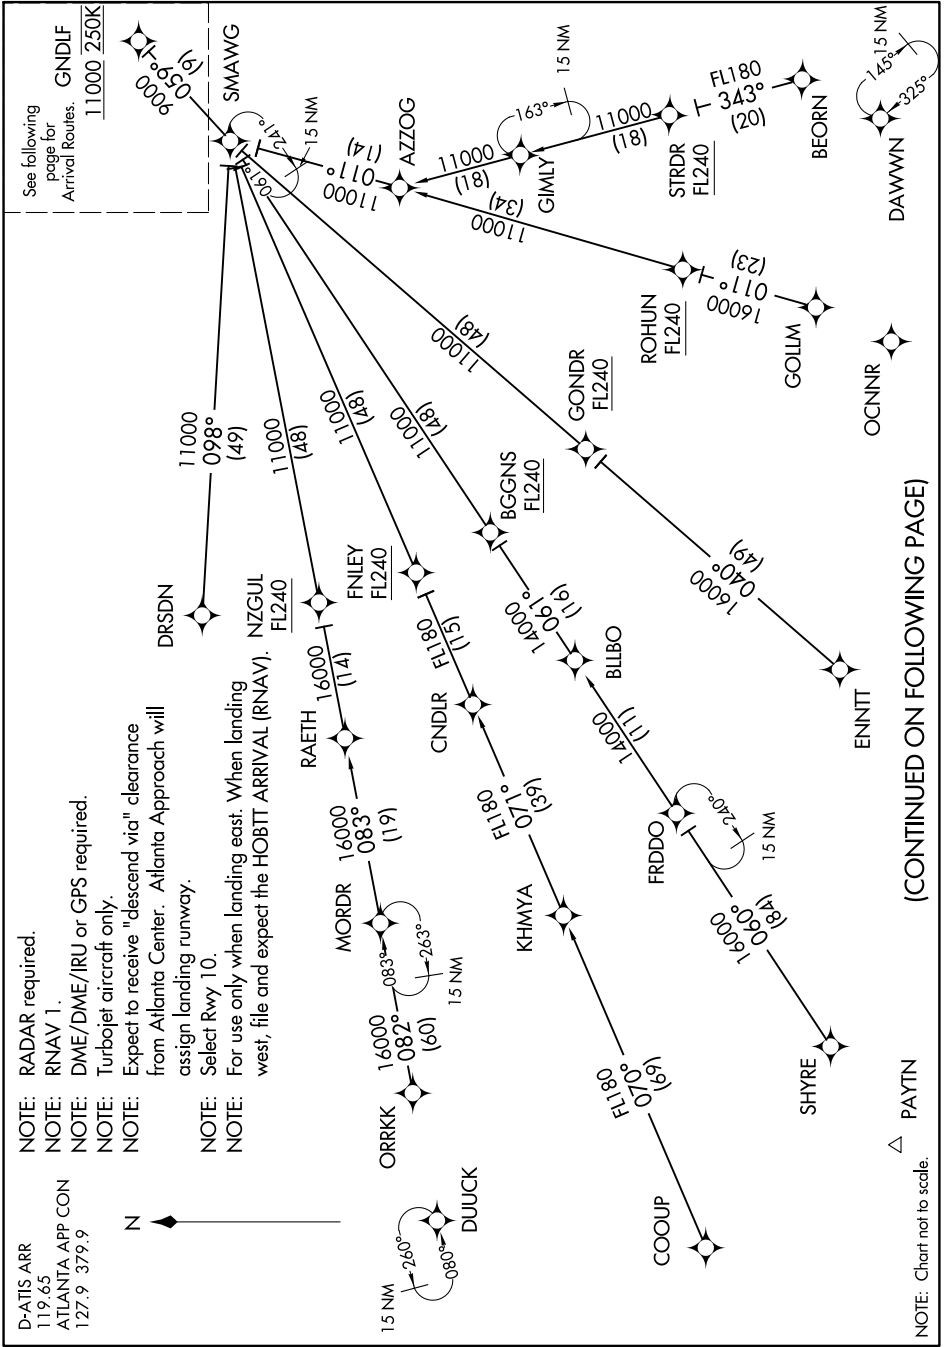

GNDLF TWO ARRIVAL(RNAV) Transition Routes

SE-4, 21 JUN 2018 to 19 JUL 2018

(CONTINUED ON FOLLOWING PAGE)

SE-4, 21 JUN 2018 to 19 JUL 2018

GNDLF TWO ARRIVAL (RNAV) Transition Routes
(GNDLF.GNDLF2) 01FEB18