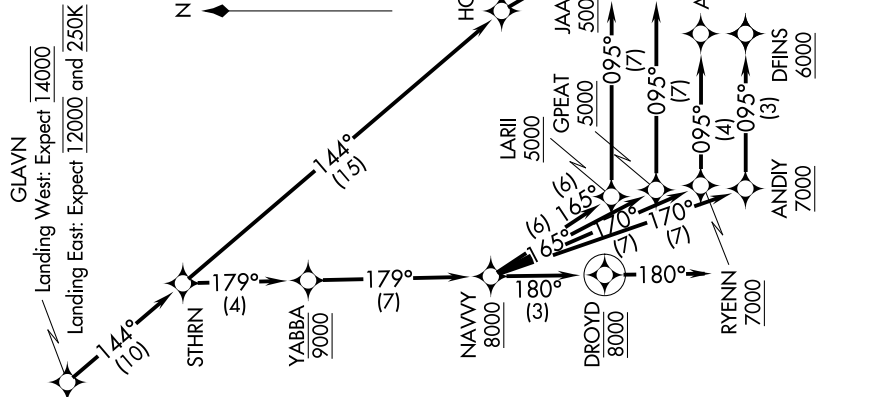

GLAVN ONE ARRIVAL (RNAV) Arrival Routes

D-ATIS ARR  
119.65  
ATLANTA APP CON  
128.0 379.9

SE-4, 21 JUN 2018 to 19 JUL 2018

- NOTE: RADAR required.
- NOTE: RNAV 1.
- NOTE: DME/DME/IRU or GPS required.
- NOTE: Turbopjet aircraft only.
- NOTE: Landing East: Select Rwy 9R, select DFINS approach transition;
- NOTE: Landing West: Select Rwy 26R.
- NOTE: Landing Rwy 8L: Select JAAJ approach transition.
- NOTE: Landing Rwy 8R: Select PEARL approach transition.
- NOTE: Landing Rwy 9L: Select AAKAY approach transition.

(NARRATIVE CONTINUED ON FOLLOWING PAGE)

NOTE: Chart not to scale.

SE-4, 21 JUN 2018 to 19 JUL 2018