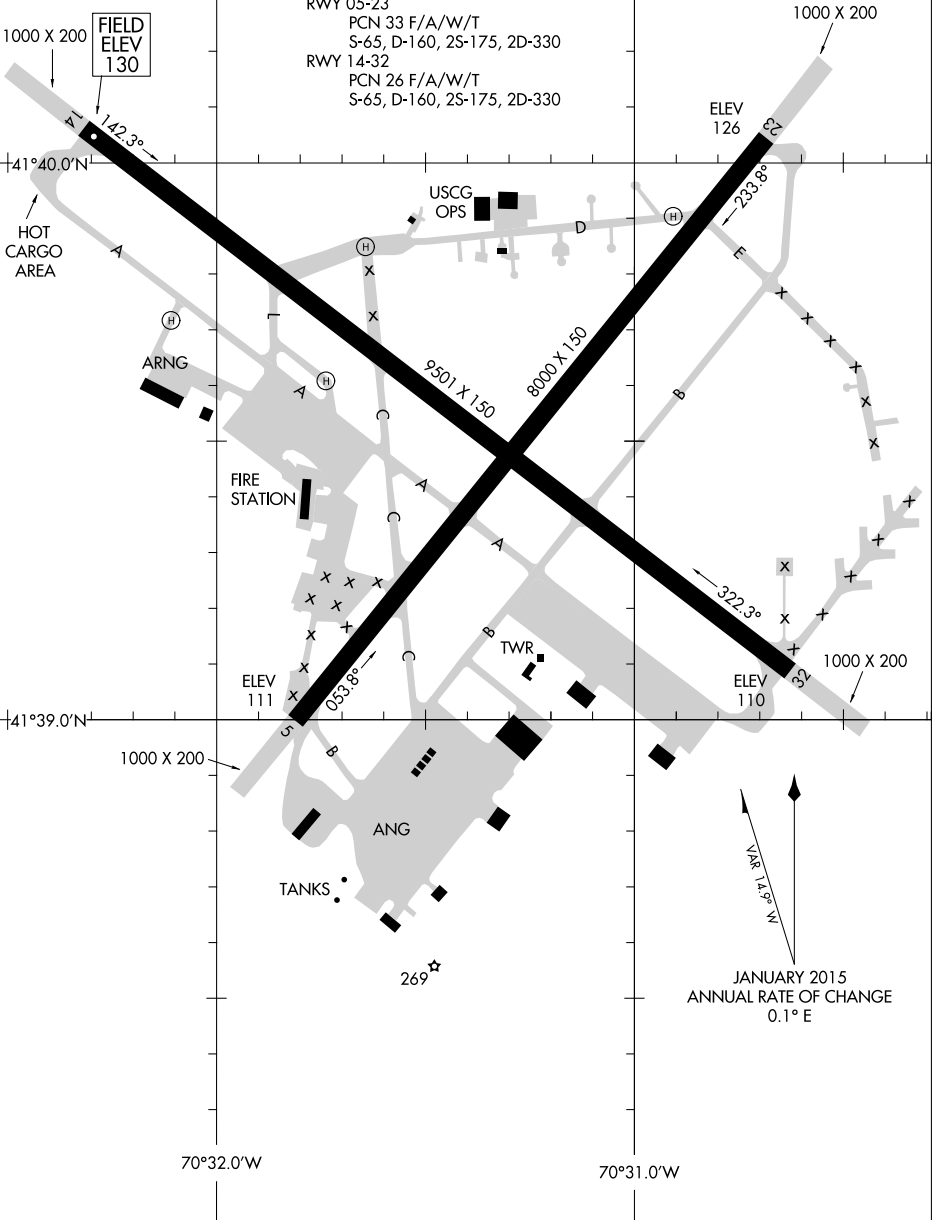

15120

AIRPORT DIAGRAM

CAPE COD COAST GUARD AIR STATION (F/MH)
AL-10362 (FAA) FALMOUTH, MASSACHUSETTS

ATIS
120.475 236.825
COAST GUARD TOWER
128.425 291.1
GND CON
124.15 275.8

**CAUTION: BE ALERT TO RUNWAY CROSSING CLEARANCES.
READBACK OF ALL RUNWAY HOLDING INSTRUCTIONS IS REQUIRED.**

RWY 05-23
PCN 33 F/A/W/T
S-65, D-160, 2S-175, 2D-330
RWY 14-32
PCN 26 F/A/W/T
S-65, D-160, 2S-175, 2D-330

NE-1, 24 MAY 2018 to 21 JUN 2018

NE-1, 24 MAY 2018 to 21 JUN 2018

AIRPORT DIAGRAM

15120

FALMOUTH, MASSACHUSETTS
CAPE COD COAST GUARD AIR STATION (F/MH)