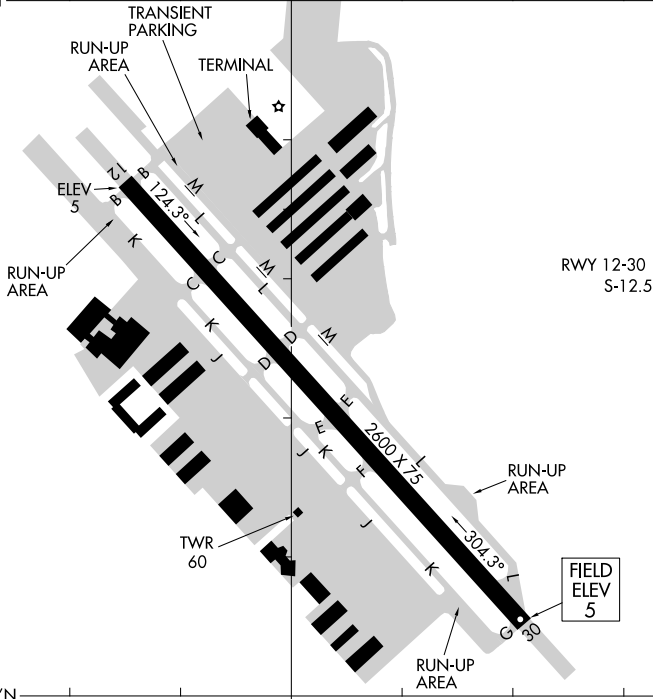

15288

AIRPORT DIAGRAM

AL-9219 (FAA)

SAN CARLOS (SQL)
SAN CARLOS, CALIFORNIA

ATIS
125.9
SAN CARLOS TOWER ★
119.0 (CTAF) 326.2
GND CON
121.6

37°31'N

37°30.5'N

**CAUTION: BE ALERT TO RUNWAY CROSSING CLEARANCES.
READBACK OF ALL RUNWAY HOLDING INSTRUCTIONS IS REQUIRED.**

122°15'W

122°14.5'W

AIRPORT DIAGRAM

15288

SAN CARLOS, CALIFORNIA
SAN CARLOS (SQL)

SW-2, 24 MAY 2018 to 21 JUN 2018

SW-2, 24 MAY 2018 to 21 JUN 2018