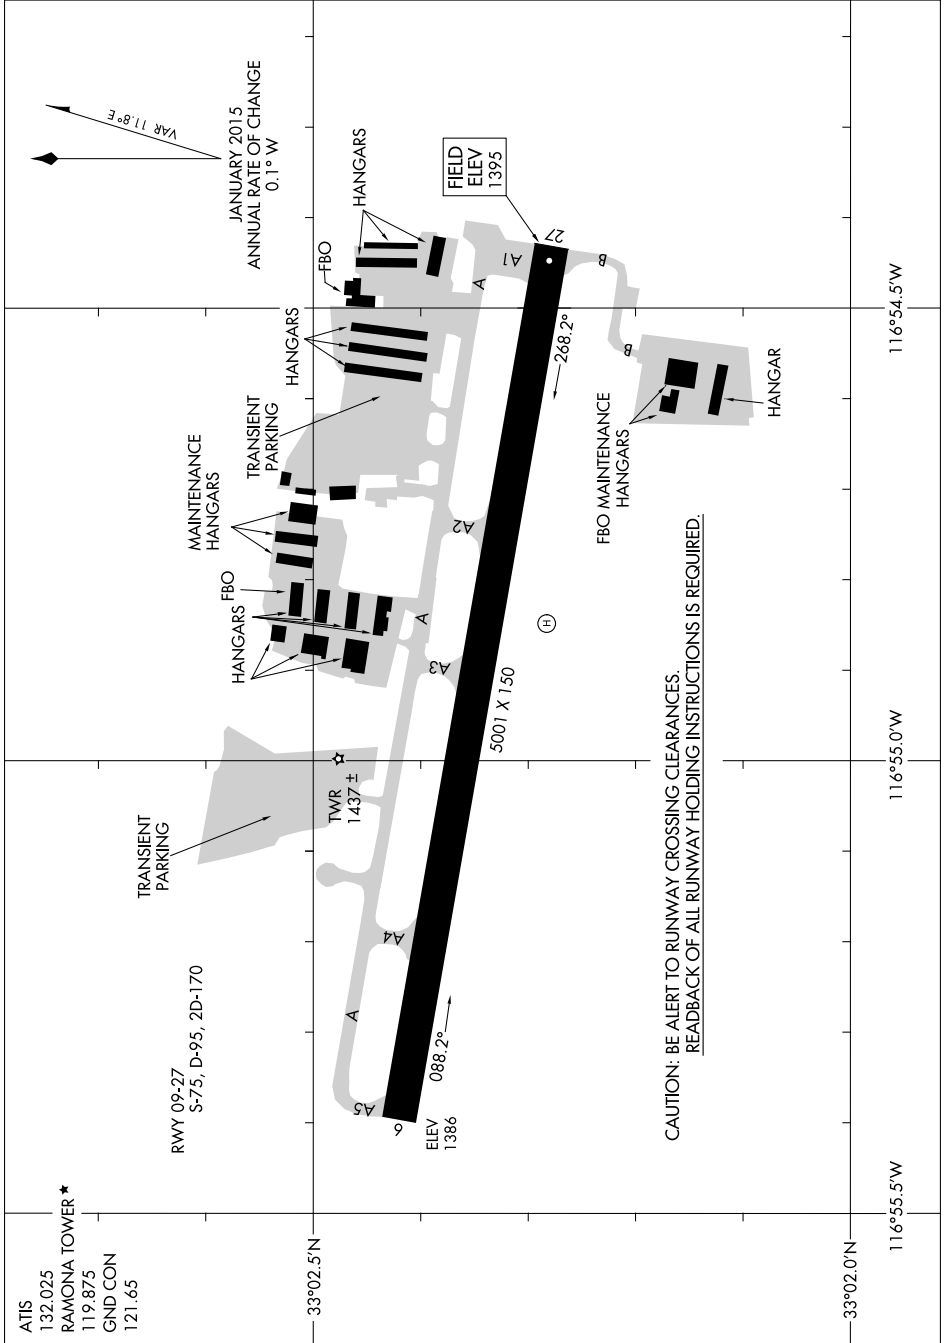

AIRPORT DIAGRAM

AL-6667 (FAA)

RAMONA (RNM)
RAMONA, CALIFORNIA

SW-3, 24 MAY 2018 to 21 JUN 2018

CAUTION: BE ALERT TO RUNWAY CROSSING CLEARANCES.
READBACK OF ALL RUNWAY HOLDING INSTRUCTIONS IS REQUIRED.

AIRPORT DIAGRAM

RAMONA, CALIFORNIA
RAMONA (RNM)

SW-3, 24 MAY 2018 to 21 JUN 2018