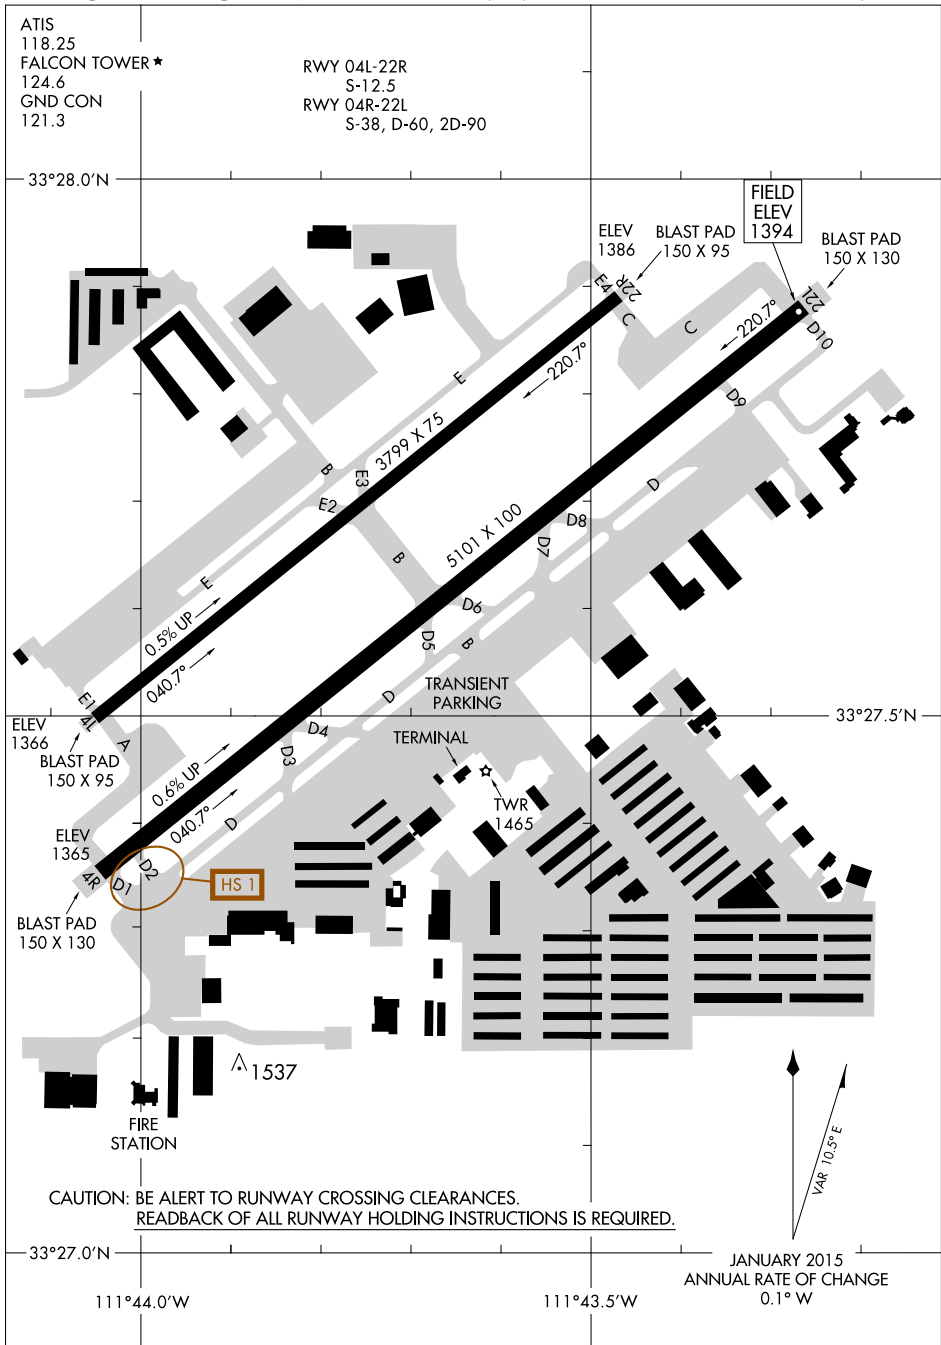

17341

AIRPORT DIAGRAM

AL-6647 (FAA)

FALCON FIELD (F'F'Z)
MESA, ARIZONA

SW-4, 24 MAY 2018 to 21 JUN 2018

SW-4, 24 MAY 2018 to 21 JUN 2018

AIRPORT DIAGRAM

17341

MESA, ARIZONA
FALCON FIELD (F'F'Z)