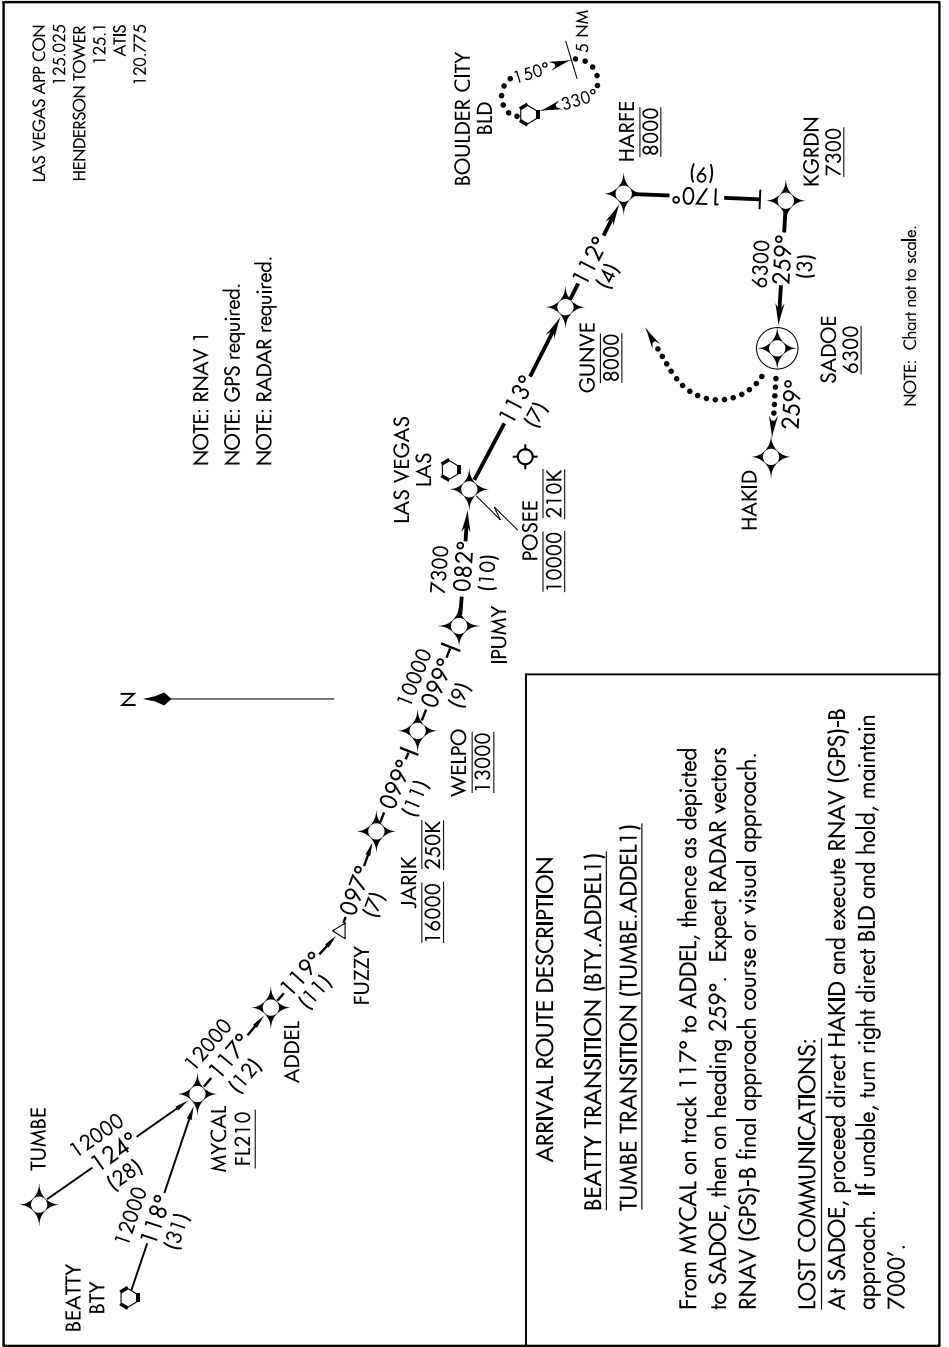

# ADDEL ONE ARRIVAL (RNAV)

SW-4, 24 MAY 2018 to 21 JUN 2018

SW-4, 24 MAY 2018 to 21 JUN 2018

# ADDEL ONE ARRIVAL (RNAV)