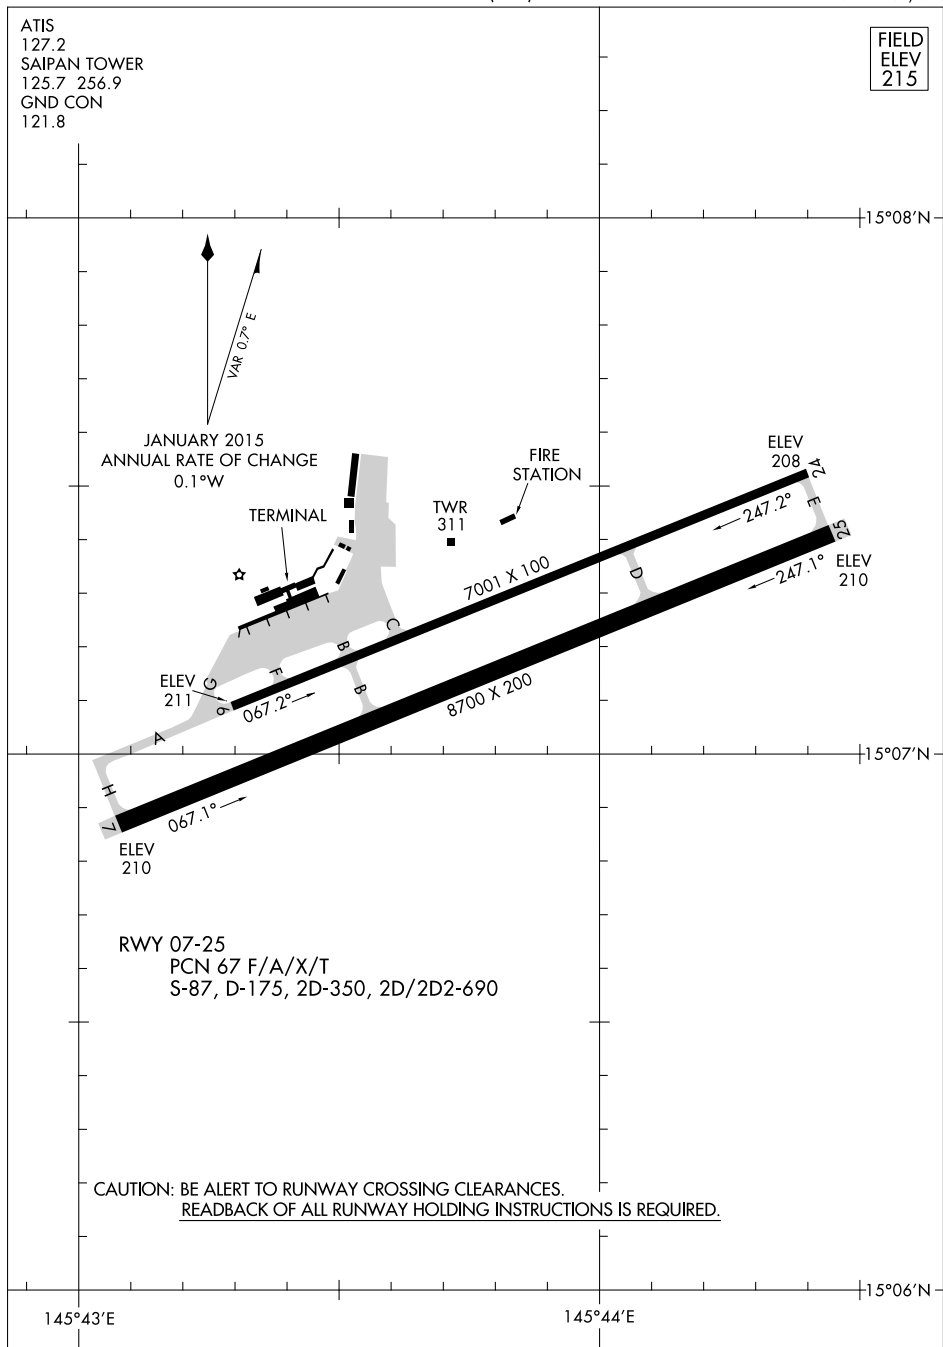

AIRPORT DIAGRAM

FRANCISCO C ADA/SAIPAN INTL (GSN)(PGSN)
AL-6293 (FAA)
SAIPAN ISLAND, CQ

ATIS
127.2
SAIPAN TOWER
125.7 256.9
GND CON
121.8

FIELD
ELEV
215

PAC, 24 MAY 2018 to 19 JUL 2018

PAC, 24 MAY 2018 to 19 JUL 2018

CAUTION: BE ALERT TO RUNWAY CROSSING CLEARANCES.
READBCK OF ALL RUNWAY HOLDING INSTRUCTIONS IS REQUIRED.

RWY 07-25
PCN 67 F/A/X/T
S-87, D-175, 2D-350, 2D/2D2-690

AIRPORT DIAGRAM

FRANCISCO C ADA/SAIPAN INTL (GSN)(PGSN)
SAIPAN ISLAND, CQ