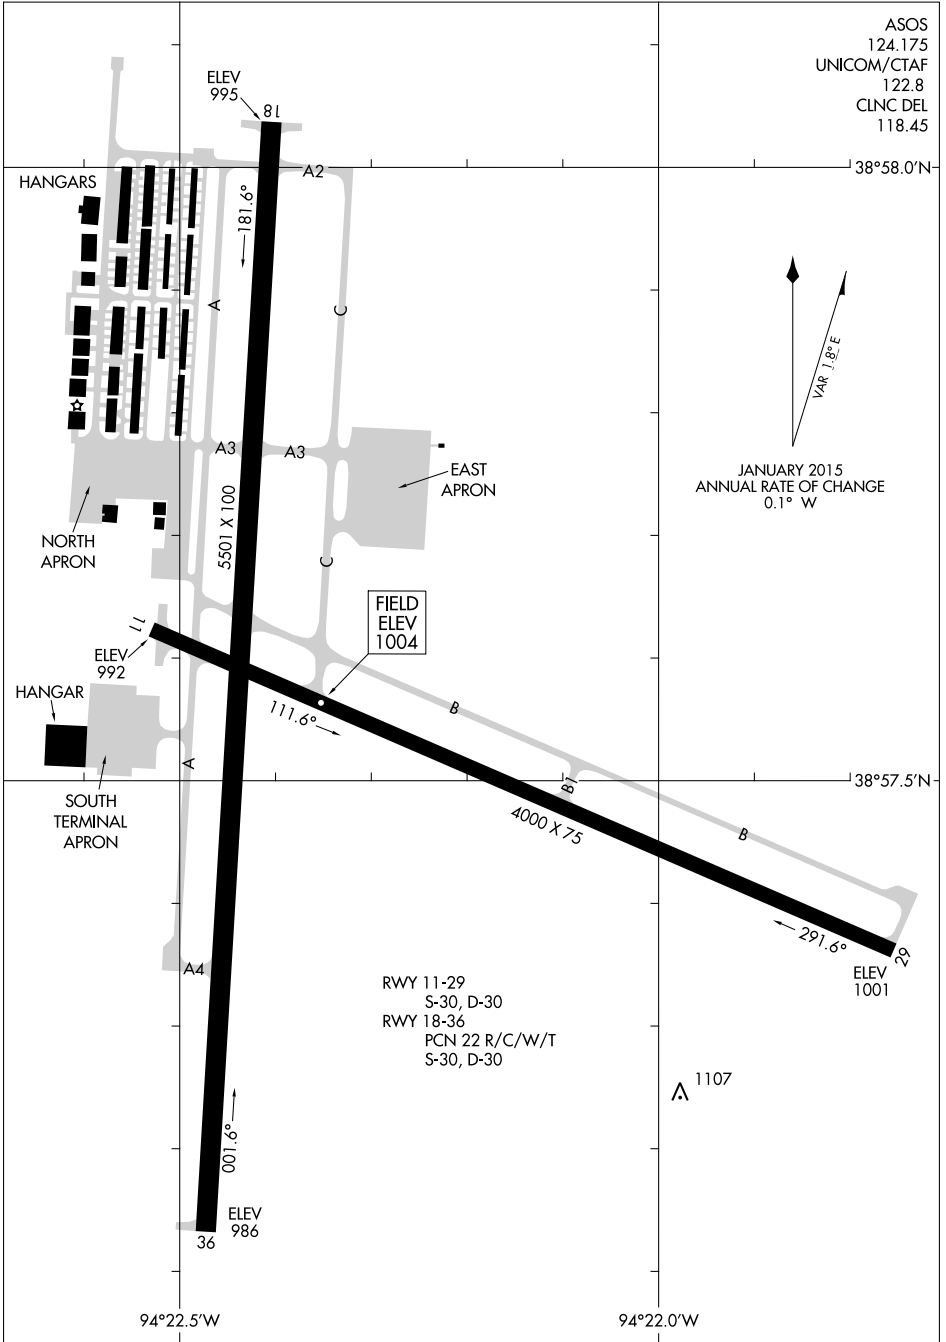

# AIRPORT DIAGRAM

AL-6104 (FAA)

## LEE'S SUMMIT MUNI (LXT)

LEE'S SUMMIT, MISSOURI

ASOS  
124.175  
UNICOM/CTAF  
122.8  
CLNC DEL  
118.45

NC-3, 24 MAY 2018 to 21 JUN 2018

NC-3, 24 MAY 2018 to 21 JUN 2018

# AIRPORT DIAGRAM

## LEE'S SUMMIT MUNI (LXT)

LEE'S SUMMIT, MISSOURI

RWY 11-29  
S-30, D-30  
RWY 18-36  
PCN 22 R/C/W/T  
S-30, D-30

▲ 1107