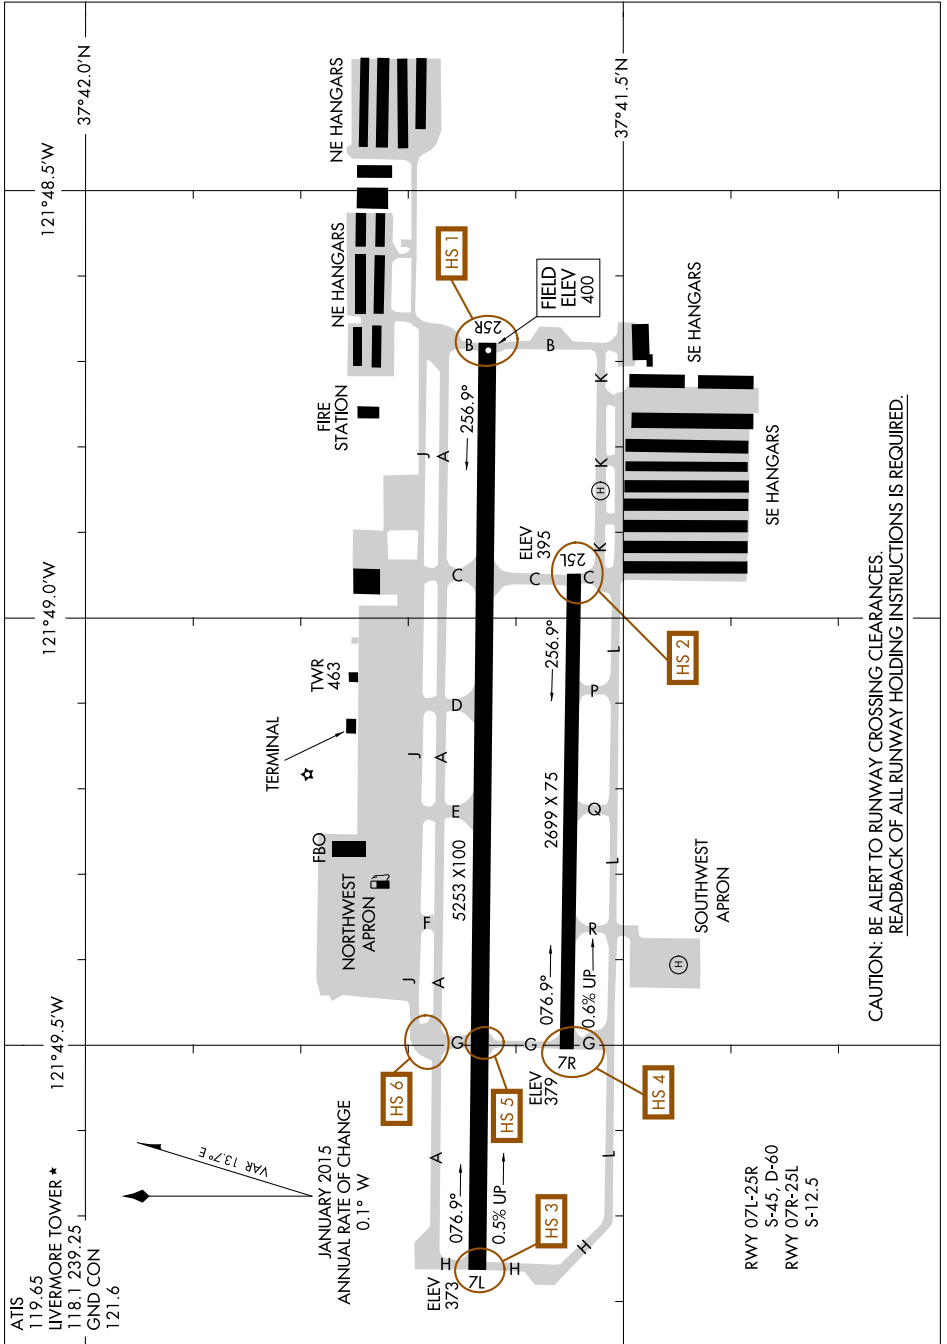

AIRPORT DIAGRAM

AL-6075 (FAA)

LIVERMORE MUNI (LVK)
LIVERMORE, CALIFORNIA

SW-2, 24 MAY 2018 to 21 JUN 2018

CAUTION: BE ALERT TO RUNWAY CROSSING CLEARANCES.
READBACK OF ALL RUNWAY HOLDING INSTRUCTIONS IS REQUIRED.

SW-2, 24 MAY 2018 to 21 JUN 2018

AIRPORT DIAGRAM

LIVERMORE, CALIFORNIA
LIVERMORE MUNI (LVK)