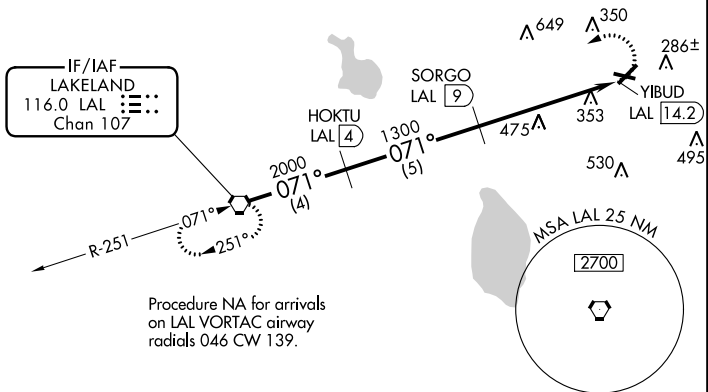

VORTAC LAL 116.0 Chan 107	APP CRS 071°	Rwy Idg TDZE Apt Elev	N/A N/A 145
---	------------------------	-----------------------------	--

VOR/DME-A

WINTER HAVEN'S GILBERT (GIF)

⚠ When local altimeter setting not received, use Bartow altimeter setting and increase all MDA 20 feet.

⚠ MISSED APPROACH: Climbing left turn to 2000 direct LAL VORTAC and hold.

ASOS 133.675	TAMPA APP CON 120.65 290.3	CLNC DEL (GCO) 121.725	UNICOM 123.05 (CTAF) ⓪
------------------------	--------------------------------------	----------------------------------	---

A 1667

LAL VORTAC	HOKTU LAL (4)	SORGO LAL (9)	YIBUD LAL (14.2)
2000	2000	1300	
Procedure Turn NA			
4 NM	5 NM	5.2 NM	
CATEGORY	A	B	C
CIRCLING	780-1	635 (700-1)	780-1 ¼ 635 (700-1 ¼)
			820-2 ¼ 675 (700-2 ¼)

SE-3, 24 MAY 2018 to 21 JUN 2018

SE-3, 24 MAY 2018 to 21 JUN 2018