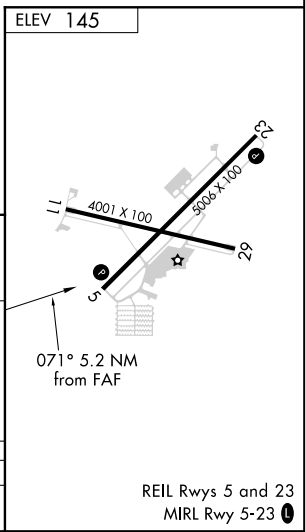

VORTAC LAL 116.0 Chan 107	APP CRS 071°	Rwy Idg TDZE Apt Elev	N/A N/A 145
---	------------------------	-----------------------------	--

VOR/DME-A

WINTER HAVEN'S GILBERT (GIF)

⚠ When local altimeter setting not received, use Bartow altimeter setting and increase all MDA 20 feet.

⚠ MISSED APPROACH: Climbing left turn to 2000 direct LAL VORTAC and hold.

ASOS 133.675	TAMPA APP CON 120.65 290.3	CLNC DEL (GCO) 121.725	UNICOM 123.05 (CTAF) ⓪
------------------------	--------------------------------------	----------------------------------	---

A 1667

LAL VORTAC	HOKTU LAL (4)	SORGO LAL (9)	YIBUD LAL (14.2)
2000	2000	1300	
Procedure Turn NA			
4 NM	5 NM	5.2 NM	
CATEGORY	A	B	C
CIRCLING	780-1	635 (700-1)	780-1 ¼ 635 (700-1 ¼)
			820-2 ¼ 675 (700-2 ¼)