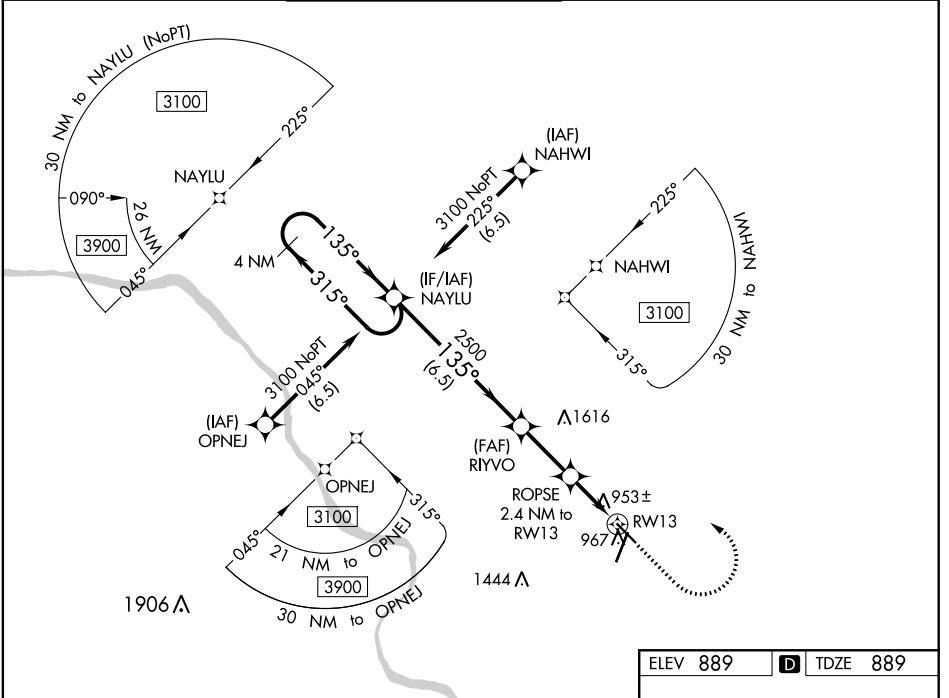

WAAS CH 40042 W13A	APP CRS 135°	Rwy ldg TDZE Apt Elev	5500 889 889
--	------------------------	-----------------------------	---

RNAV (GPS) RWY 13

COLUMBIA RGNL (COU)

▽ For uncompensated Baro-VNAV systems, LNAV/VNAV NA below -17°C (2°F) or above 54°C (130°F). Circling NA for Cat D west of Rwy 2 and 13.
DME/DME RNP-0.3 NA.

MISSED APPROACH: Climb to 2000 then climbing left turn to 3100 direct NAYLU and hold.

ATIS 128.45	MIZZU APP CON 124.375 353.7	COLUMBIA TOWER* 119.3 (CTAF) 0 363.25	COLUMBIA RADIO 121.5 243.0 255.4	GND CON 121.6
-----------------------	---------------------------------------	---	--	-------------------------

CATEGORY	A	B	C	D
LPV DA		1139-1	250 (300-1)	
LNAV/VNAV DA		1139-1	250 (300-1)	
LNAV MDA		1220-1	331 (400-1)	
C CIRCLING	1300-1 411 (500-1)	1340-1 451 (500-1)	1340-1½ 451 (500-1½)	1440-2 551 (600-2)

NC-3, 24 MAY 2018 to 21 JUN 2018

NC-3, 24 MAY 2018 to 21 JUN 2018