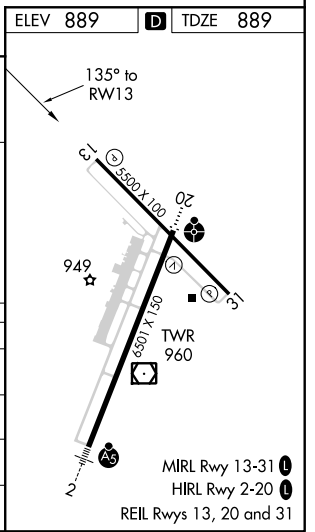

WAAS CH 40042 W13A	APP CRS 135°	Rwy ldg TDZE Apt Elev	5500 889 889
--	------------------------	-----------------------------	---

RNAV (GPS) RWY 13

COLUMBIA RGNL (COU)

▽ For uncompensated Baro-VNAV systems, LNAV/VNAV NA below -17°C (2°F) or above 54°C (130°F). Circling NA for Cat D west of Rwy 2 and 13.
DME/DME RNP-0.3 NA.

MISSED APPROACH: Climb to 2000 then climbing left turn to 3100 direct NAYLU and hold.

ATIS 128.45	MIZZU APP CON 124.375 353.7	COLUMBIA TOWER* 119.3 (CTAF) 0 363.25	COLUMBIA RADIO 121.5 243.0 255.4	GND CON 121.6
-----------------------	---------------------------------------	---	--	-------------------------

CATEGORY	A	B	C	D
LPV DA		1139-1	250 (300-1)	
LNAV/VNAV DA		1139-1	250 (300-1)	
LNAV MDA		1220-1	331 (400-1)	
C CIRCLING	1300-1 411 (500-1)	1340-1 451 (500-1)	1340-1½ 451 (500-1½)	1440-2 551 (600-2)

NC-3, 24 MAY 2018 to 21 JUN 2018