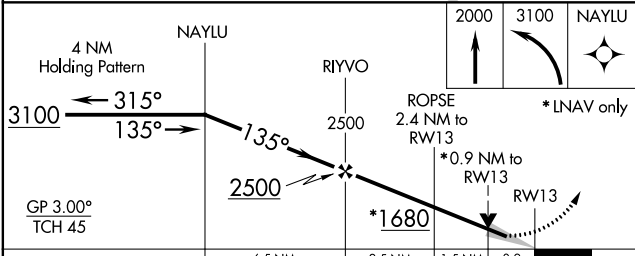

WAAS CH 40042 W13A	APP CRS 135°	Rwy ldg TDZE Apt Elev	5500 889 889
--	------------------------	-----------------------------	---

RNAV (GPS) RWY 13

COLUMBIA RGNL (COU)

▽ For uncompensated Baro-VNAV systems, LNAV/VNAV NA below -17°C (2°F) or above 54°C (130°F). Circling NA for Cat D west of Rwy 2 and 13.
DME/DME RNP-0.3 NA.

MISSED APPROACH: Climb to 2000 then climbing left turn to 3100 direct NAYLU and hold.

ATIS 128.45	MIZZU APP CON 124.375 353.7	COLUMBIA TOWER* 119.3 (CTAF) 0 363.25	COLUMBIA RADIO 121.5 243.0 255.4	GND CON 121.6
-----------------------	---------------------------------------	---	--	-------------------------