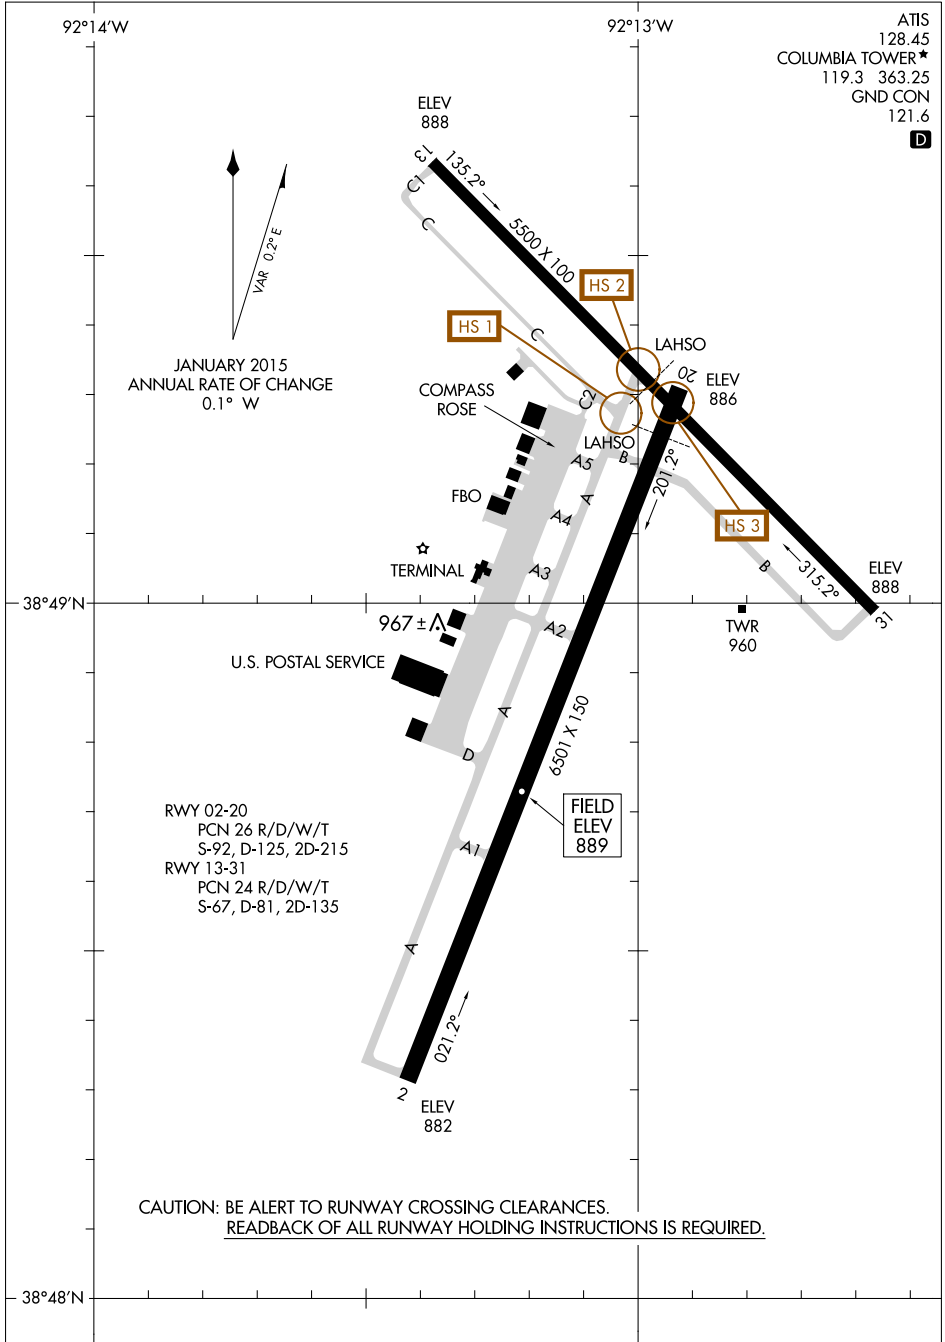

# AIRPORT DIAGRAM

AL-5595 (FAA)

COLUMBIA RGNL (COT)  
COLUMBIA, MISSOURI

ATIS 128.45  
 COLUMBIA TOWER \* 119.3 363.25  
 GND CON 121.6  
D

NC-3, 24 MAY 2018 to 21 JUN 2018

NC-3, 24 MAY 2018 to 21 JUN 2018

# AIRPORT DIAGRAM

COLUMBIA, MISSOURI  
COLUMBIA RGNL (COT)