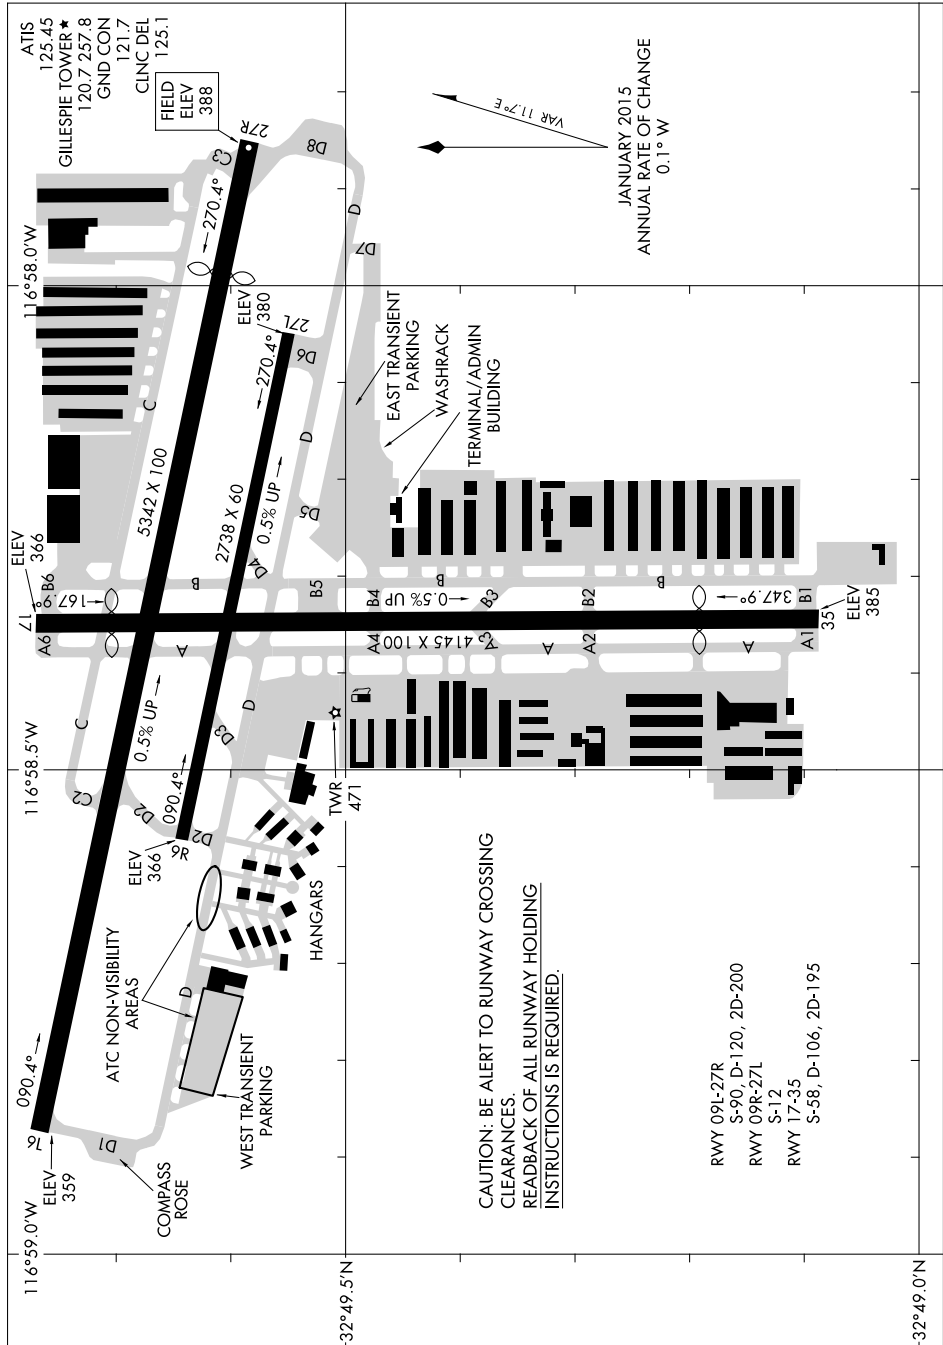

AIRPORT DIAGRAM

AL-5402 (FAA)

GILLESPIE FIELD (S.E.E)
SAN DIEGO/EL CAJON, CALIFORNIA

SW-3, 24 MAY 2018 to 21 JUN 2018

SW-3, 24 MAY 2018 to 21 JUN 2018

AIRPORT DIAGRAM

SAN DIEGO/EL CAJON, CALIFORNIA
GILLESPIE FIELD (S.E.E)