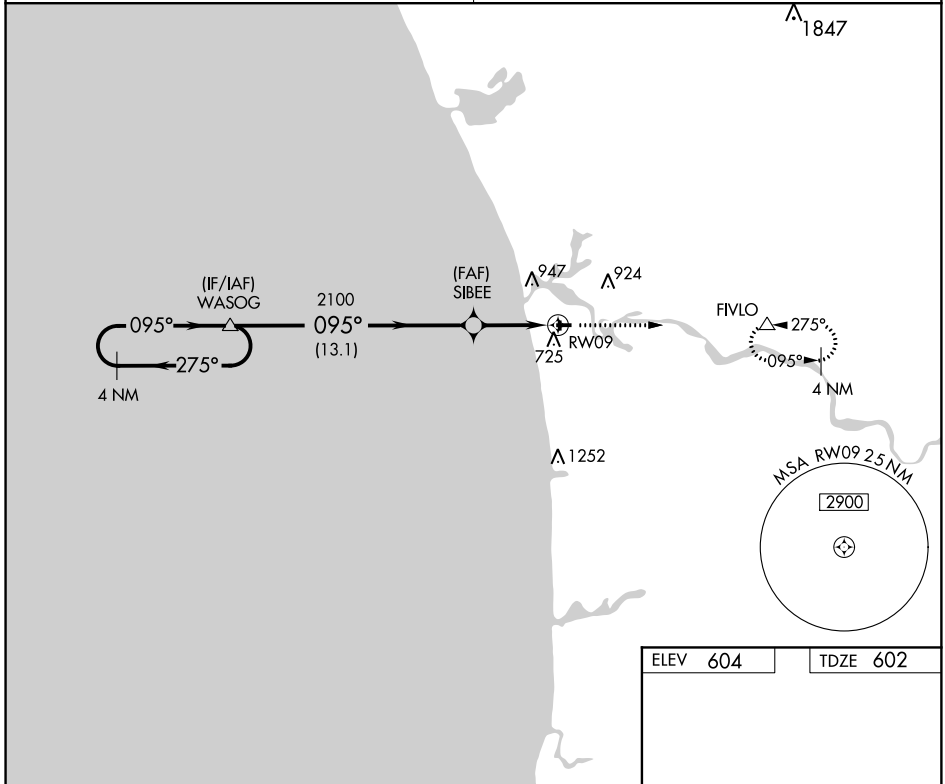

RNAV (GPS) RWY 9

GRAND HAVEN MEMORIAL AIRPARK (3GM)

APP CRS 095°	Rwy Idg 3752
	TDZE 602
	Apt Elev 604

▼ DME/DME RNP-0.3 NA.
▲ NA Use Muskegon altimeter setting.
 Circling NA at night to Rwy 18/36.

MISSED APPROACH: Climb to 2700 direct FIVLO and hold.

MUSKEGON APP CON ★
133.825 290.35

UNICOM
122.7 (CTAF) 0

EC-1, 24 MAY 2018 to 21 JUN 2018

EC-1, 24 MAY 2018 to 21 JUN 2018

ELEV 604	TDZE 602
----------	----------

CATEGORY	A	B	C	D
LNVA MDA	1120-1	518 (600-1)	1120-1½ 518 (600-1½)	NA
CIRCLING	1160-1 556 (600-1)	1180-1 576 (600-1)	1180-1½ 576 (600-1½)	NA

REIL Rwy 9 and 27 0
 MIRL Rwy 9-27 and 18-36 0