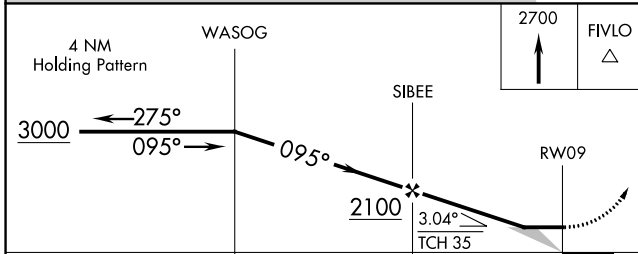

RNAV (GPS) RWY 9

GRAND HAVEN MEMORIAL AIRPARK (3GM)

APP CRS 095°	Rwy Idg 3752
	TDZE 602
	Apt Elev 604

▼ DME/DME RNP-0.3 NA.
▲ NA Use Muskegon altimeter setting.
 Circling NA at night to Rwy 18/36.

MISSED APPROACH: Climb to 2700 direct FIVLO and hold.

MUSKEGON APP CON ★
133.825 290.35

UNICOM
122.7 (CTAF) 0

EC-1, 24 MAY 2018 to 21 JUN 2018

EC-1, 24 MAY 2018 to 21 JUN 2018

ELEV 604	TDZE 602
----------	----------

CATEGORY	A	B	C	D
LNVA MDA	1120-1	518 (600-1)	1120-1½ 518 (600-1½)	NA
CIRCLING	1160-1 556 (600-1)	1180-1 576 (600-1)	1180-1½ 576 (600-1½)	NA