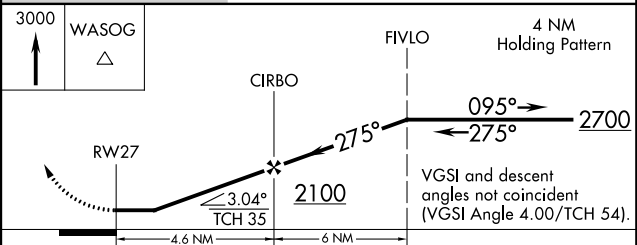

APP CRS 275°	Rwy Idg 3752
	TDZE 602
	Apt Elev 604

RNAV (GPS) RWY 27

GRAND HAVEN MEMORIAL AIRPARK (3GM)

RNP APCH.

▼ Use Muskegon altimeter setting. Rwy 27 helicopter visibility reduction below 3/4 SM NA. Circling Rwy 18, 36 NA at night.
▲ NA

MISSED APPROACH:
Climb to 3000 direct
WASOG and hold.

MUSKEGON APP CON ★
133.825 290.35

UNICOM
122.7 (CTAF) 0

ELEV 604	TDZE 602
----------	----------

CATEGORY	A	B	C	D
LNAV MDA	1000-1 398 (400-1)			NA
CIRCLING	1160-1 556 (600-1)	1180-1 576 (600-1)	1180-1½ 576 (600-1½)	NA