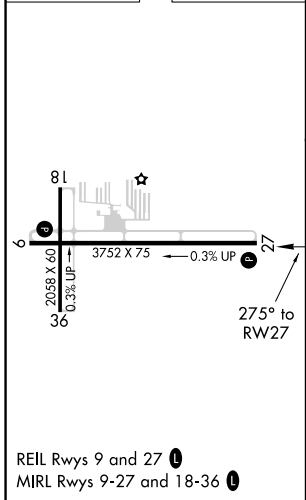

APP CRS 275°	Rwy Idg 3752
	TDZE 602
	Apt Elev 604

RNAV (GPS) RWY 27

GRAND HAVEN MEMORIAL AIRPARK (3GM)

RNP APCH.

▼ Use Muskegon altimeter setting. Rwy 27 helicopter visibility reduction below 3/4 SM NA. Circling Rwy 18, 36 NA at night.
▲ NA

MISSED APPROACH:
Climb to 3000 direct
WASOG and hold.

MUSKEGON APP CON ★
133.825 290.35

UNICOM
122.7 (CTAF) 0

ELEV 604	TDZE 602
----------	----------

CATEGORY	A	B	C	D
LNAV MDA	1000-1 398 (400-1)			NA
CIRCLING	1160-1 556 (600-1)	1180-1 576 (600-1)	1180-1½ 576 (600-1½)	NA