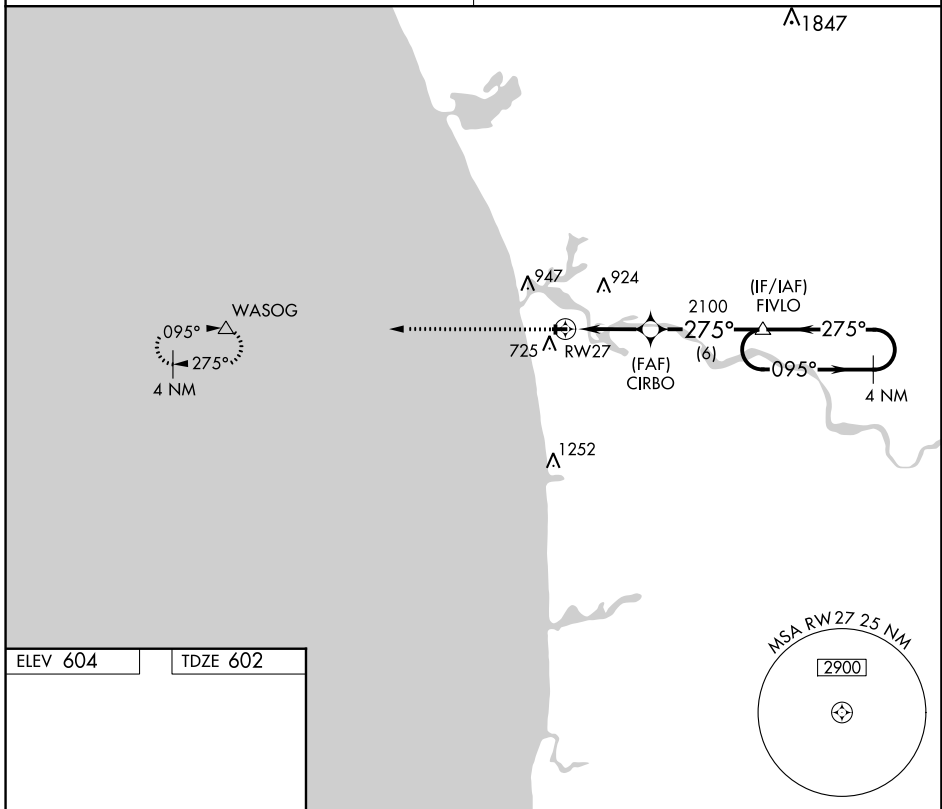

APP CRS 275°	Rwy Idg 3752
	TDZE 602
	Apt Elev 604

RNAV (GPS) RWY 27

GRAND HAVEN MEMORIAL AIRPARK (3GM)

RNP APCH.

▼ Use Muskegon altimeter setting. Rwy 27 helicopter visibility reduction below 3/4 SM NA. Circling Rwy 18, 36 NA at night.
▲ NA

MISSED APPROACH:
Climb to 3000 direct
WASOG and hold.

MUSKEGON APP CON ★
133.825 290.35

UNICOM
122.7 (CTAF) 0

ELEV 604	TDZE 602
----------	----------

CATEGORY	A	B	C	D
LNAV MDA	1000-1 398 (400-1)			NA
CIRCLING	1160-1 556 (600-1)	1180-1 576 (600-1)	1180-1½ 576 (600-1½)	NA

EC-1, 24 MAY 2018 to 21 JUN 2018

EC-1, 24 MAY 2018 to 21 JUN 2018