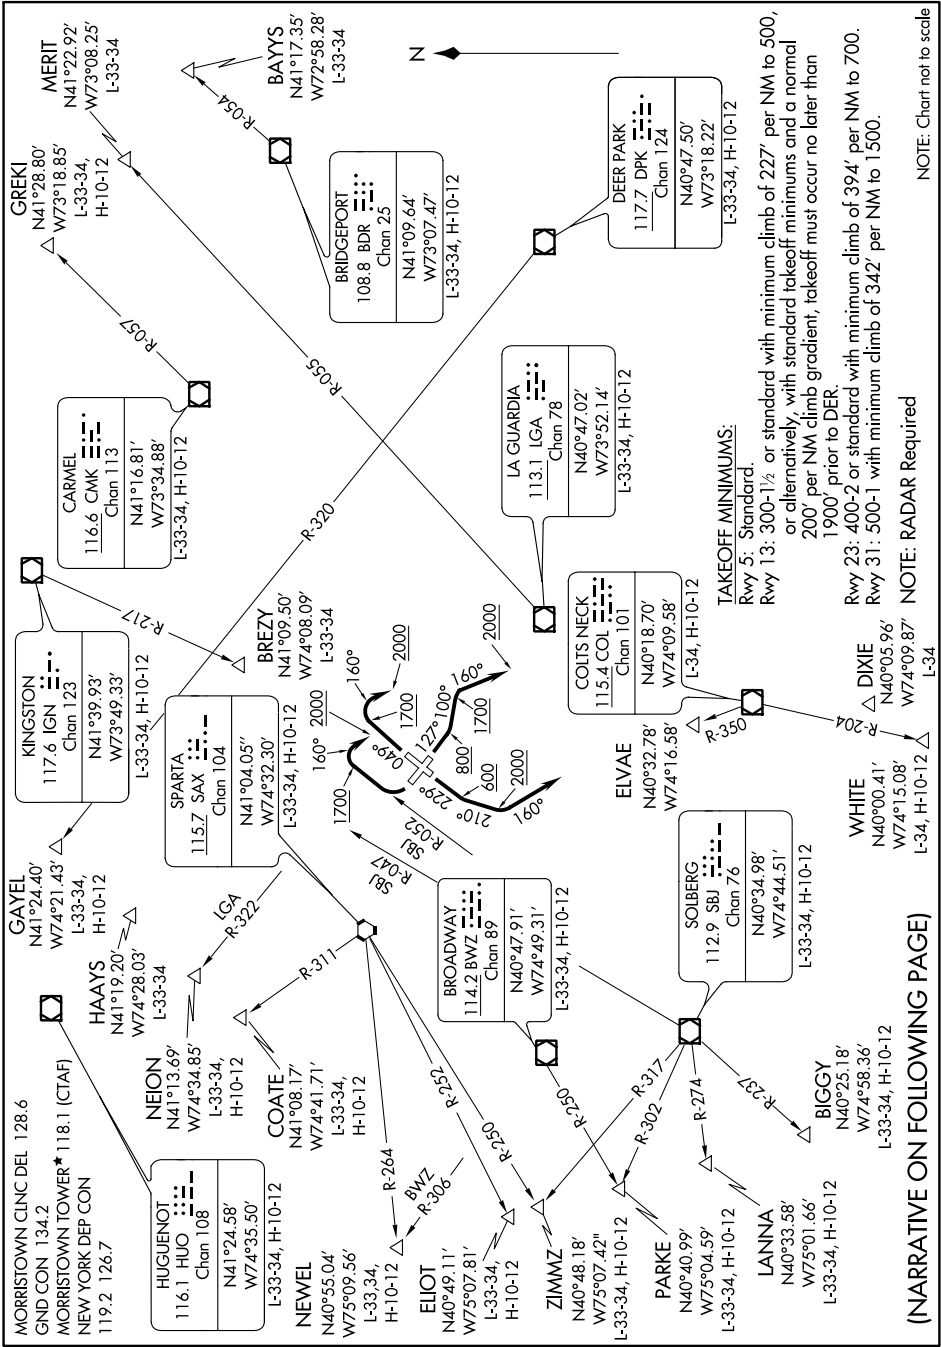

MORRISTOWN SIX DEPARTURE

MORRISTOWN MUNI(MMU)
MORRISTOWN, NEW JERSEY

NE-2, 24 MAY 2018 to 21 JUN 2018

NOTE: Chart not to scale

NE-2, 24 MAY 2018 to 21 JUN 2018

MORRISTOWN SIX DEPARTURE

MORRISTOWN, NEW JERSEY
MORRISTOWN MUNI(MMU)

(NARRATIVE ON FOLLOWING PAGE)