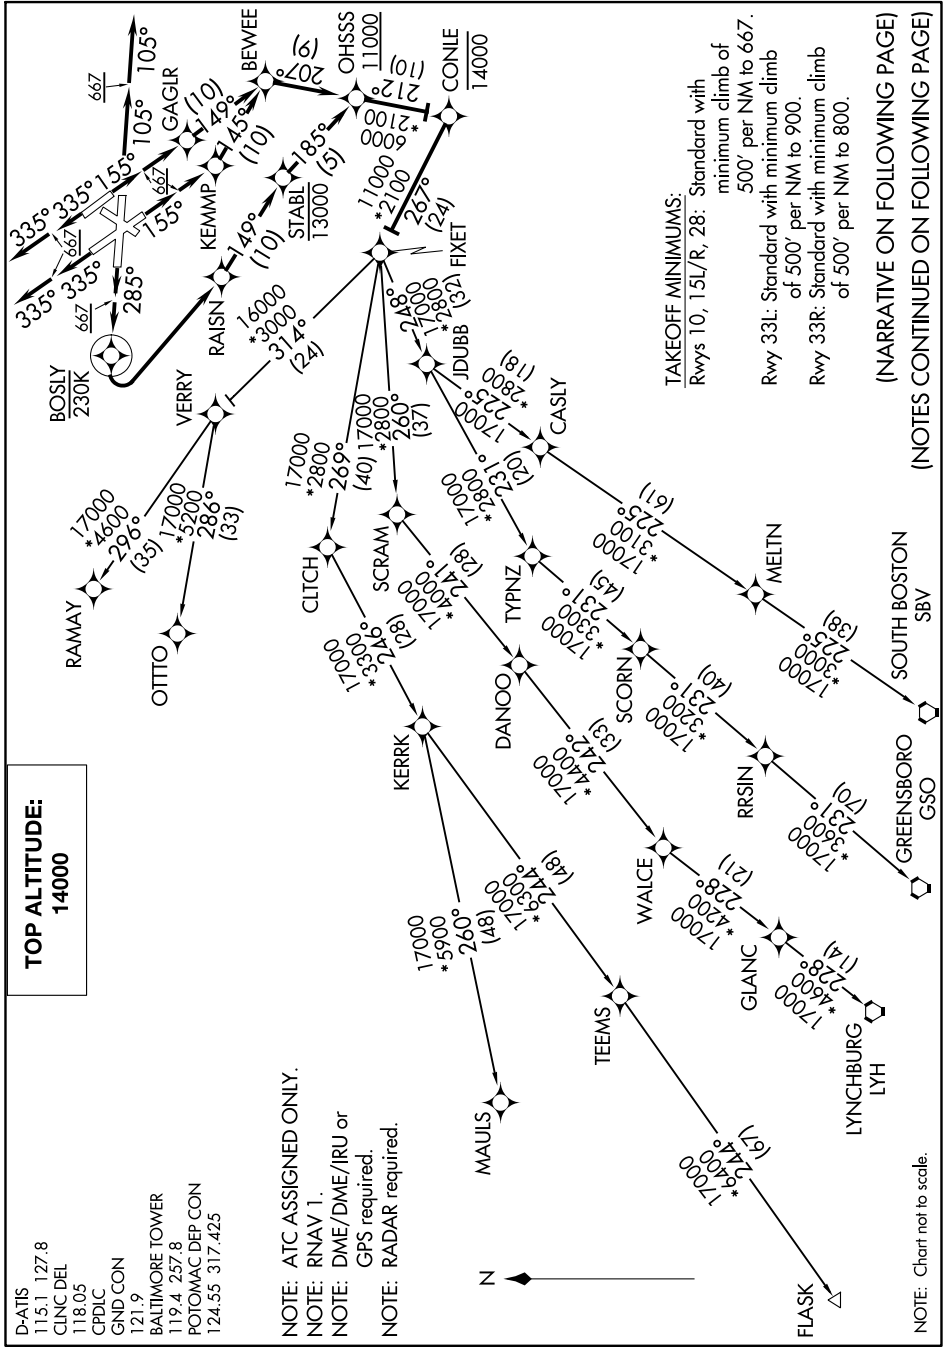

FIXET TWO DEPARTURE (RNAV)

NE-3: 24 MAY 2018 to 21 JUN 2018

NOTE: ATC ASSIGNED ONLY.
NOTE: RNAV 1.
NOTE: DME/DME/IRU or GPS required.
NOTE: RADAR required.

NOTE: Chart not to scale.

NE-3: 24 MAY 2018 to 21 JUN 2018