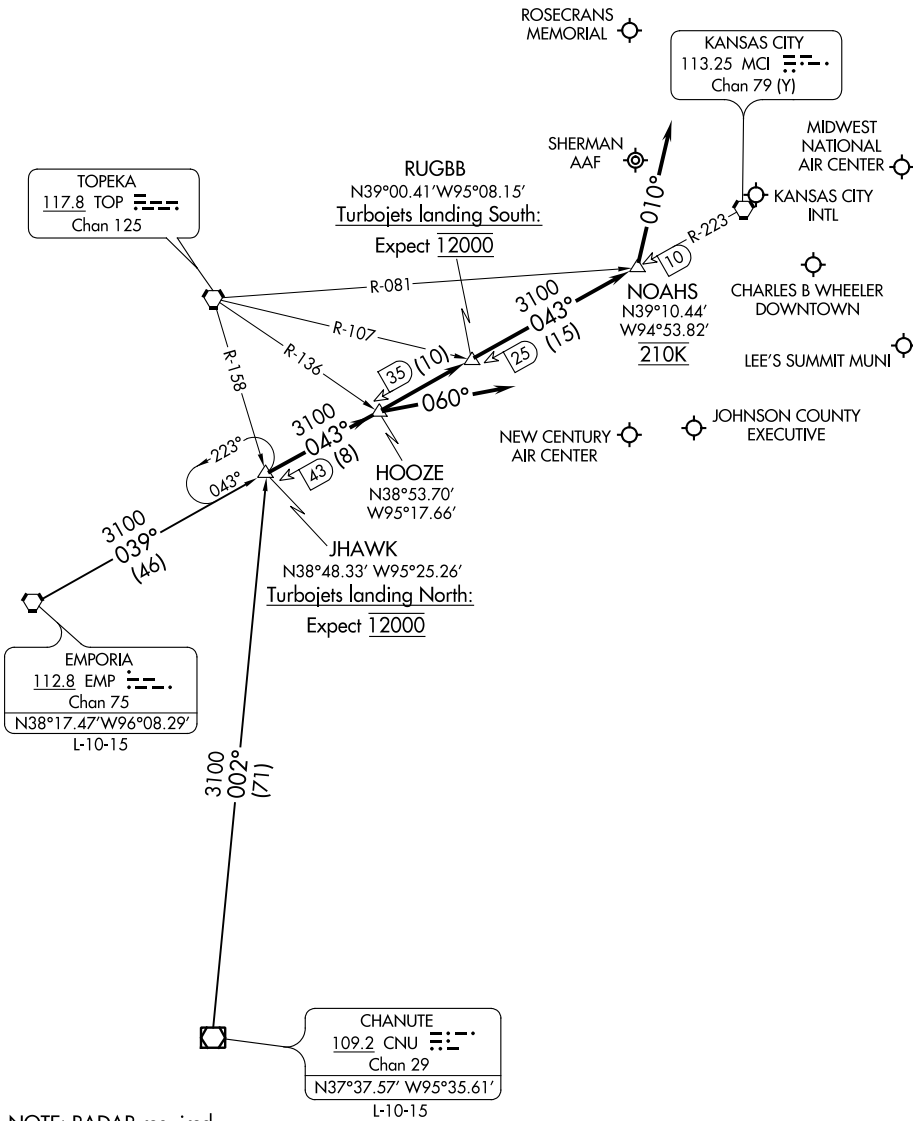

KANSAS CITY INTL D-ATIS  
128.375  
KANSAS CITY APP CON  
120.95 318.1

NC-3, 24 MAY 2018 to 21 JUN 2018

NC-3, 24 MAY 2018 to 21 JUN 2018

NOTE: RADAR required.  
NOTE: Chart not to scale.

(NARRATIVE ON FOLLOWING PAGE)