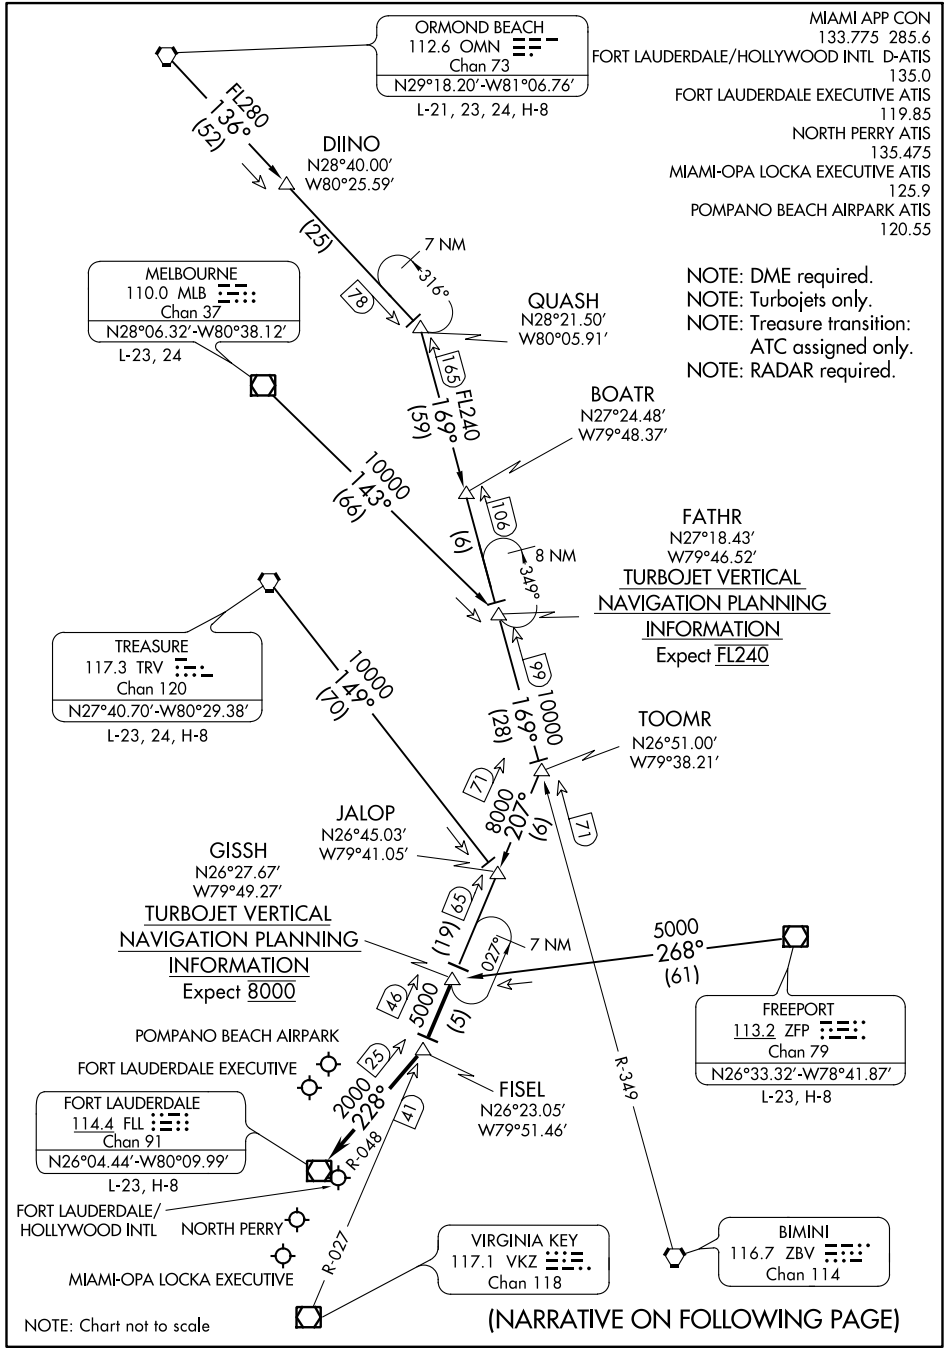

GISSH FIVE ARRIVAL

FORT LAUDERDALE, FLORIDA

SE-3, 24 MAY 2018 to 21 JUN 2018

SE-3, 24 MAY 2018 to 21 JUN 2018

GISSH FIVE ARRIVAL

(GISSH.GISSH5) 22JUN17

FORT LAUDERDALE, FLORIDA