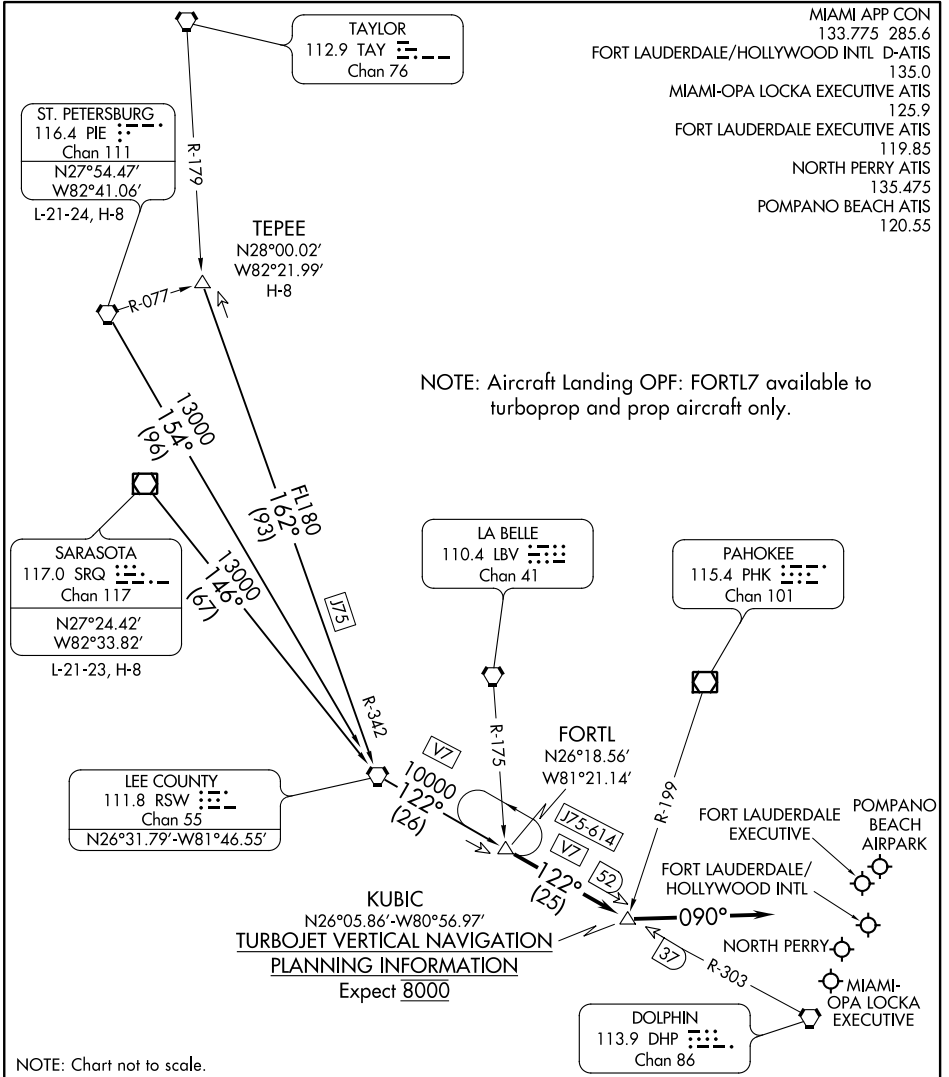

# FORTL SEVEN ARRIVAL

AL-744 (FAA)

FORT LAUDERDALE, FLORIDA

SE-3, 24 MAY 2018 to 21 JUN 2018

SE-3, 24 MAY 2018 to 21 JUN 2018

NOTE: Chart not to scale.

## ARRIVAL ROUTE DESCRIPTION

**ST. PETERSBURG TRANSITION (PIE.FORTL7):** From over PIE VORTAC on PIE R-154 to RSW VORTAC, then on RSW R-122 to FORTL INT. Thence. . . .

**SARASOTA TRANSITION (SRQ.FORTL7):** From over SRQ VOR/DME on SRQ R-146 to RSW VORTAC, then on RSW R-122 to FORTL INT. Thence. . . .

**TEPEE TRANSITION (TEPEE.FORTL7):** From over TEPEE INT on J75 and RSW R-342 to RSW VORTAC, then on RSW R-122 to FORTL INT. Thence. . . .

. . . . From over FORTL INT on RSW R-122 to KUBIC INT, then heading 090°. Expect RADAR vectors to final approach course.

# FORTL SEVEN ARRIVAL

FORT LAUDERDALE, FLORIDA

(FORTL.FORTL7) 22JUN17