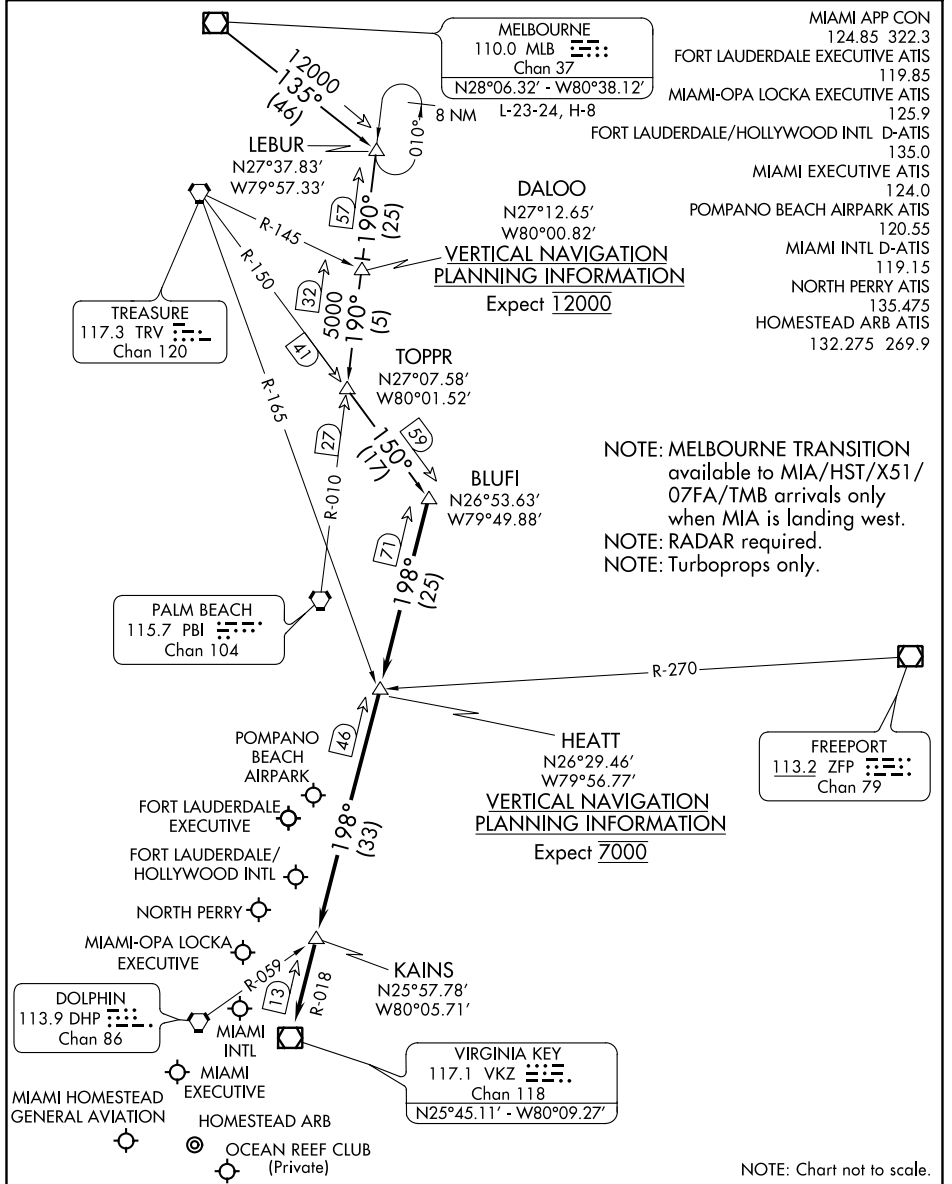

BLUF1 FOUR ARRIVAL

FORT LAUDERDALE, FLORIDA

SE-3, 24 MAY 2018 to 21 JUN 2018

SE-3, 24 MAY 2018 to 21 JUN 2018

MELBOURNE TRANSITION (MLB.BLUF14): From over MLB VOR/DME on MLB R-135 to LEBUR INT/MLB 46 DME, then on PBI R-010 to TOPPR INT/PBI 30 DME, then on TRV R-150 to BLUFI INT. Thence . . .
 . . . from over BLUFI INT/VKZ 71 DME on VKZ R-018 to HEATT INT/VKZ 46 DME, then on VKZ R-018 to KAINS INT, then on VKZ R-018 to VKZ VOR/DME. Expect RADAR vectors to final approach course after KAINS INT.

BLUF1 FOUR ARRIVAL

(BLUF1.BLUF14) 22JUN17

FORT LAUDERDALE, FLORIDA