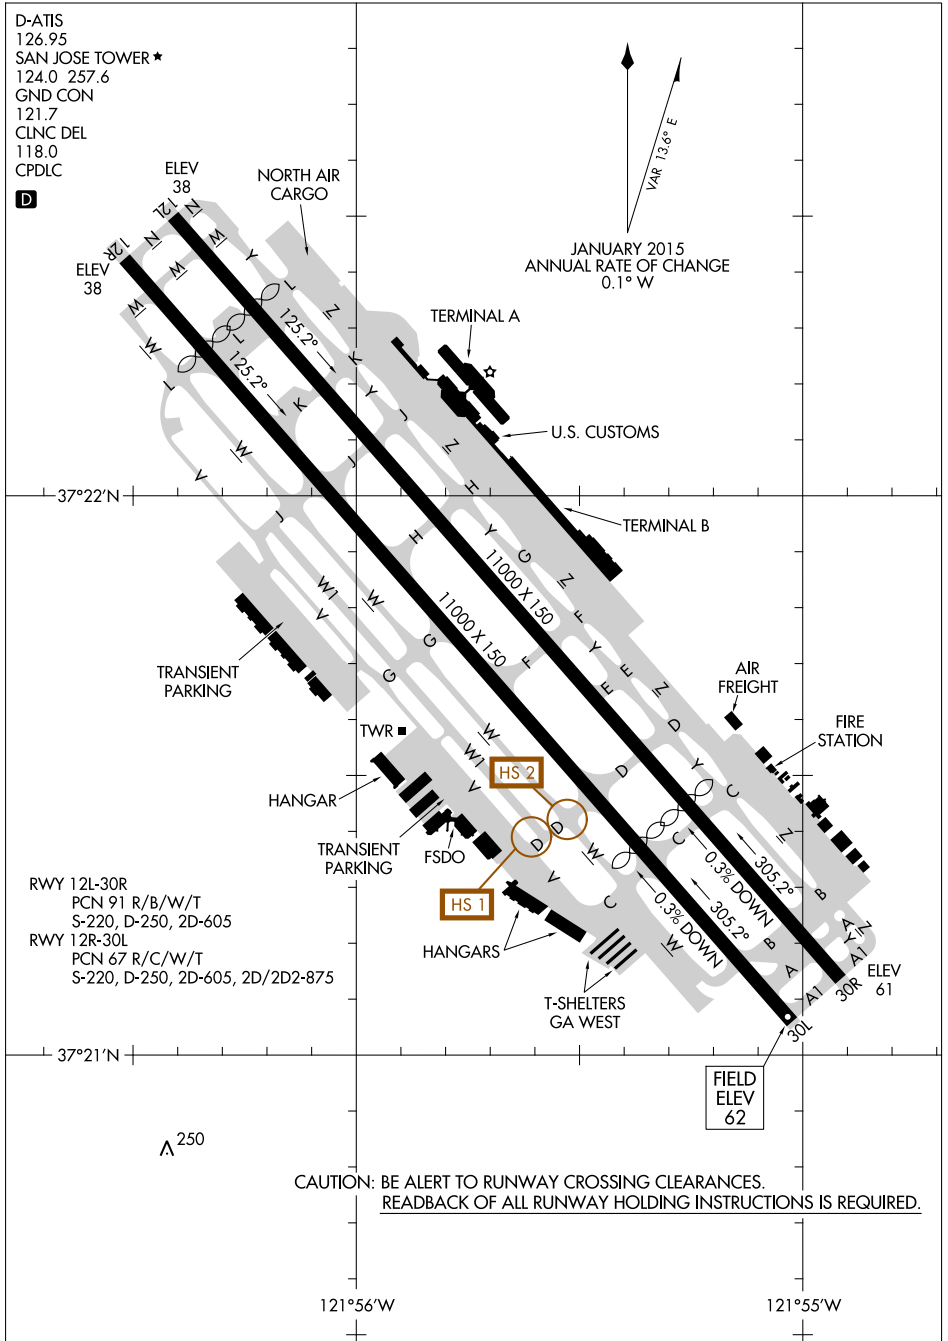

AIRPORT DIAGRAM

D-ATIS
126.95
SAN JOSE TOWER ★
124.0 257.6
GND CON
121.7
CLNC DEL
118.0
CPDLC

D

JANUARY 2015
ANNUAL RATE OF CHANGE
0.1° W

SW-2, 24 MAY 2018 to 21 JUN 2018

SW-2, 24 MAY 2018 to 21 JUN 2018

AIRPORT DIAGRAM