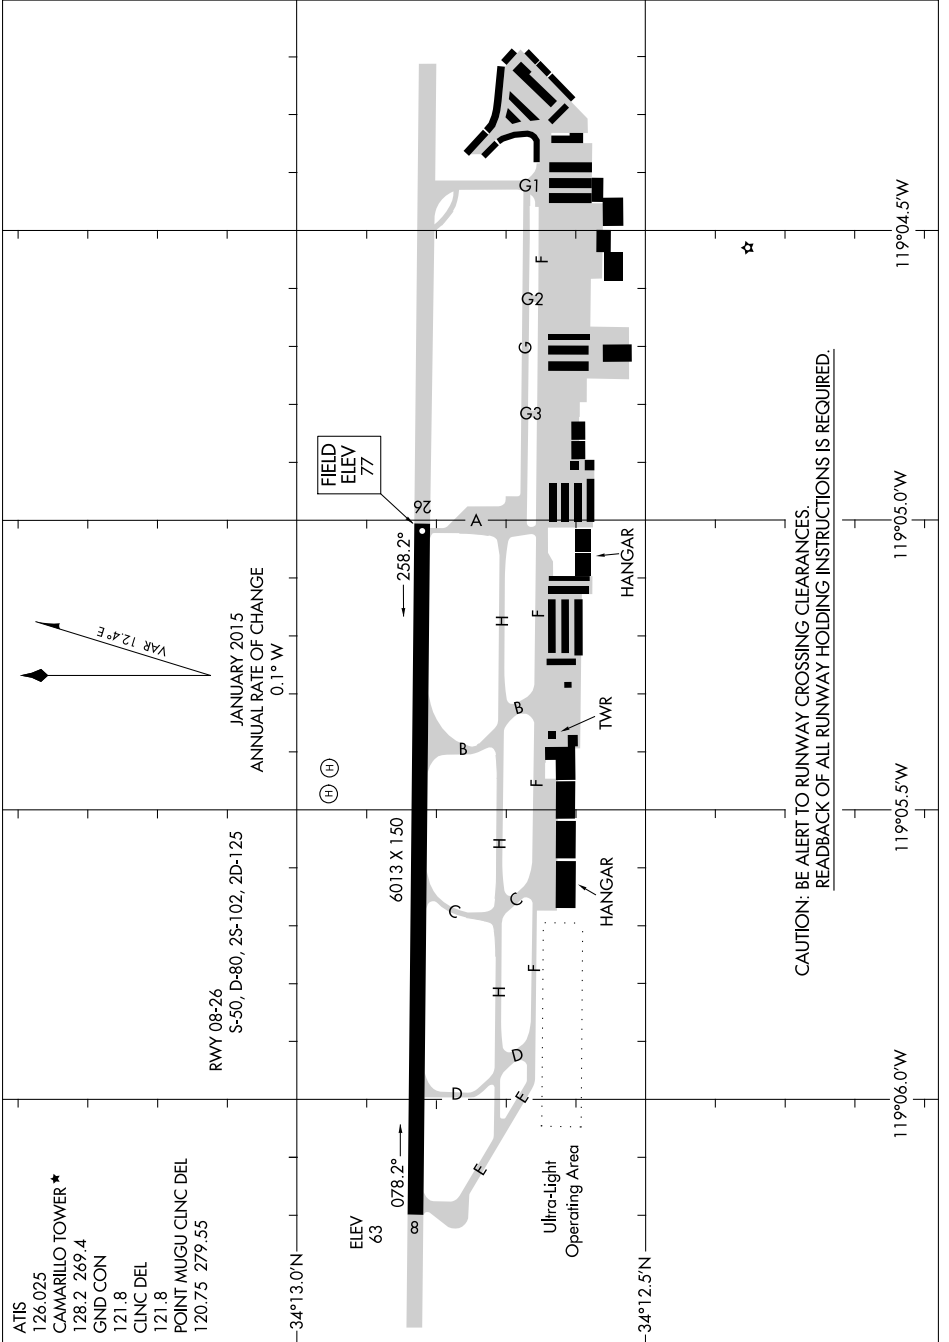

AIRPORT DIAGRAM

AL-680 (FAA)

CAMARILLO (CMA)
CAMARILLO, CALIFORNIA

SW-3, 24 MAY 2018 to 21 JUN 2018

SW-3, 24 MAY 2018 to 21 JUN 2018

AIRPORT DIAGRAM

CAMARILLO, CALIFORNIA
CAMARILLO (CMA)