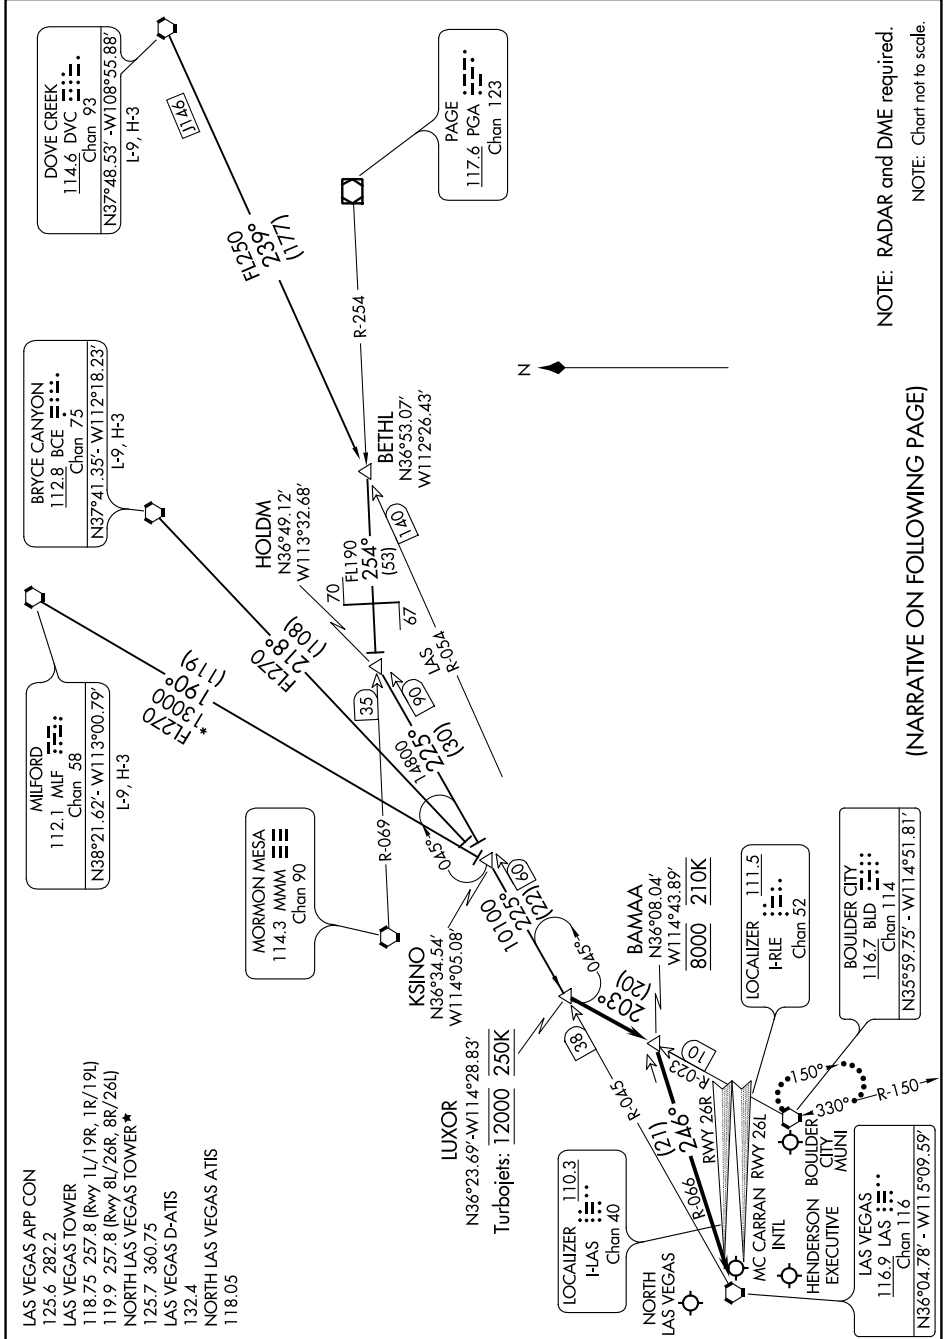

# LUXOR TWO ARRIVAL

AL-662 (FAA)

LAS VEGAS, NEVADA

SW-4, 24 MAY 2018 to 21 JUN 2018

NOTE: RADAR and DME required.  
NOTE: Chart not to scale.

(NARRATIVE ON FOLLOWING PAGE)

SW-4, 24 MAY 2018 to 21 JUN 2018

# LUXOR TWO ARRIVAL

LAS VEGAS, NEVADA