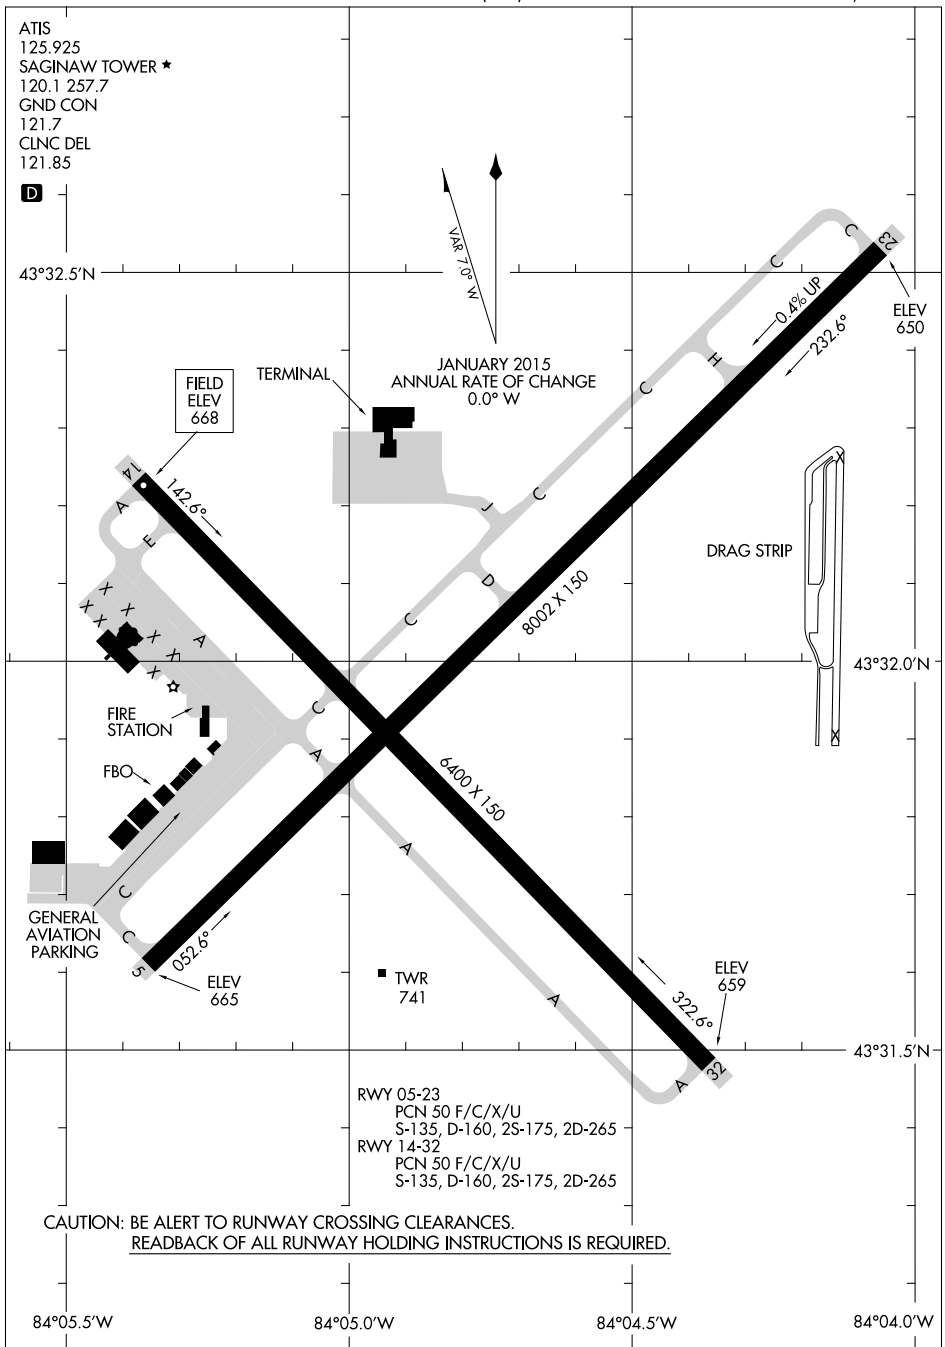

17173
AIRPORT DIAGRAM

AL-648 (FAA)

MBS INTL (MBS)
 SAGINAW, MICHIGAN

EC-1, 24 MAY 2018 to 21 JUN 2018

EC-1, 24 MAY 2018 to 21 JUN 2018

AIRPORT DIAGRAM
 17173

SAGINAW, MICHIGAN
MBS INTL (MBS)