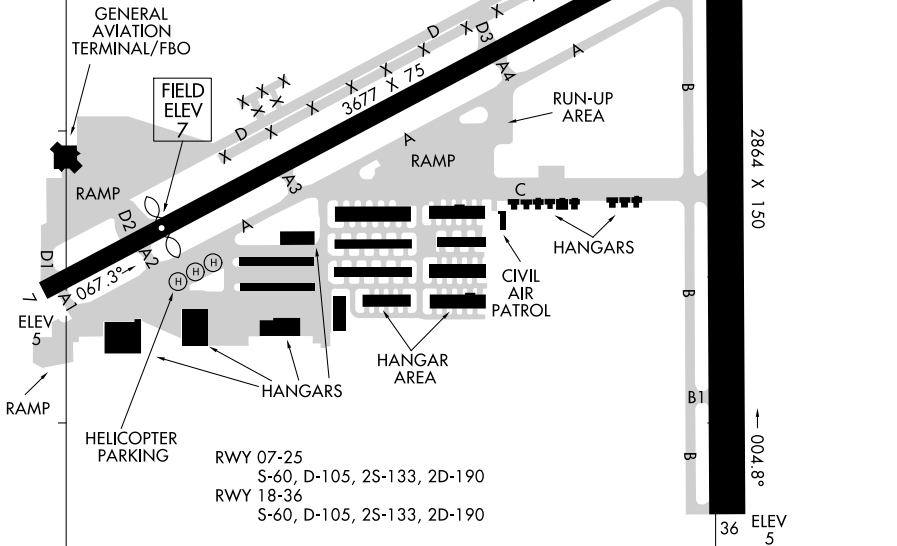

# AIRPORT DIAGRAM

ALBERT WHITTED (SPG)  
ST PETERSBURG, FLORIDA

AL-613 (FAA)

ASOS  
118.875  
WHITTED TOWER ★  
127.4 257.6  
GND CON  
121.8

D

374  
△

JANUARY 2015  
ANNUAL RATE OF CHANGE  
0.1° W

ELEV 5  
184.8°  
ELEV 5  
184.8°  
D5  
D6  
D5  
-2.67°  
D5

SE-3, 24 MAY 2018 to 21 JUN 2018

SE-3, 24 MAY 2018 to 21 JUN 2018

CAUTION: BE ALERT TO RUNWAY CROSSING CLEARANCES.  
READBACK OF ALL RUNWAY HOLDING INSTRUCTIONS IS REQUIRED.

82°38.0'W

82°37.5'W