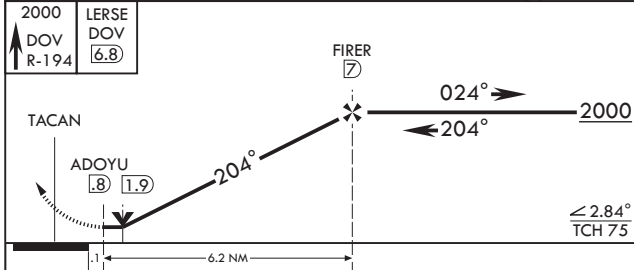

ALSF-1

MISSED APPROACH: Climb to 2000 via DOV TACAN R-194 to LERSE/DOV 6.8 DME and hold.

ATIS 127.825 273.5	APP CON 132.425 257.875	TOWER 126.35 279.625	GND CON 118.875 225.4	CLNC DEL 125.55 289.4
-----------------------	----------------------------	-------------------------	--------------------------	--------------------------

NE-3, 24 MAY 2018 to 21 JUN 2018

NE-3, 24 MAY 2018 to 21 JUN 2018

EMERG SAFE ALT 100 NM 4300

CATEGORY	A	B	C	D	E
S-19*	500/24 477 (500-1/2)		500/50 477		(500-1)
C CIRCLING	500-1 471 (500-1)	540-1 511 (600-1)	540-1 1/2 511 (600-1 1/2)	620-2 591 (600-2)	1000-3 971 (1000-3)