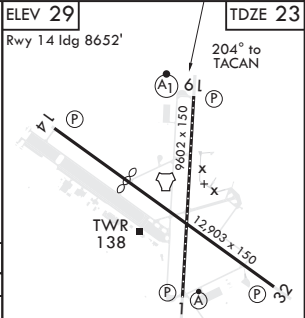

DOVER, DELAWARE

TACAN RWY 19

TACAN DOV Chan 37	APCH CRS 204°	Rwy ldg 9602
		TDZE 23
		Arprt Elev 29

AL-562 (USAF)

DOVER AFB (KDOV)

V * When ALS inop, increase CAT AB RVR to 55 and vis to 1 mile, CAT CDE vis to 1 3/8 miles.

ALSF-1

MISSED APPROACH: Climb to 2000 via DOV TACAN R-194 to LERSE/DOV 6.8 DME and hold.

ATIS 127.825 273.5	APP CON 132.425 257.875	TOWER 126.35 279.625	GND CON 118.875 225.4	CLNC DEL 125.55 289.4
-----------------------	----------------------------	-------------------------	--------------------------	--------------------------

NE-3, 24 MAY 2018 to 21 JUN 2018

NE-3, 24 MAY 2018 to 21 JUN 2018

EMERG SAFE ALT 100 NM 4300

CATEGORY	A	B	C	D	E
S-19*	500/24 477 (500-1/2)		500/50 477		(500-1)
C CIRCLING	500-1 471 (500-1)	540-1 511 (600-1)	540-1 1/2 511 (600-1 1/2)	620-2 591 (600-2)	1000-3 971 (1000-3)