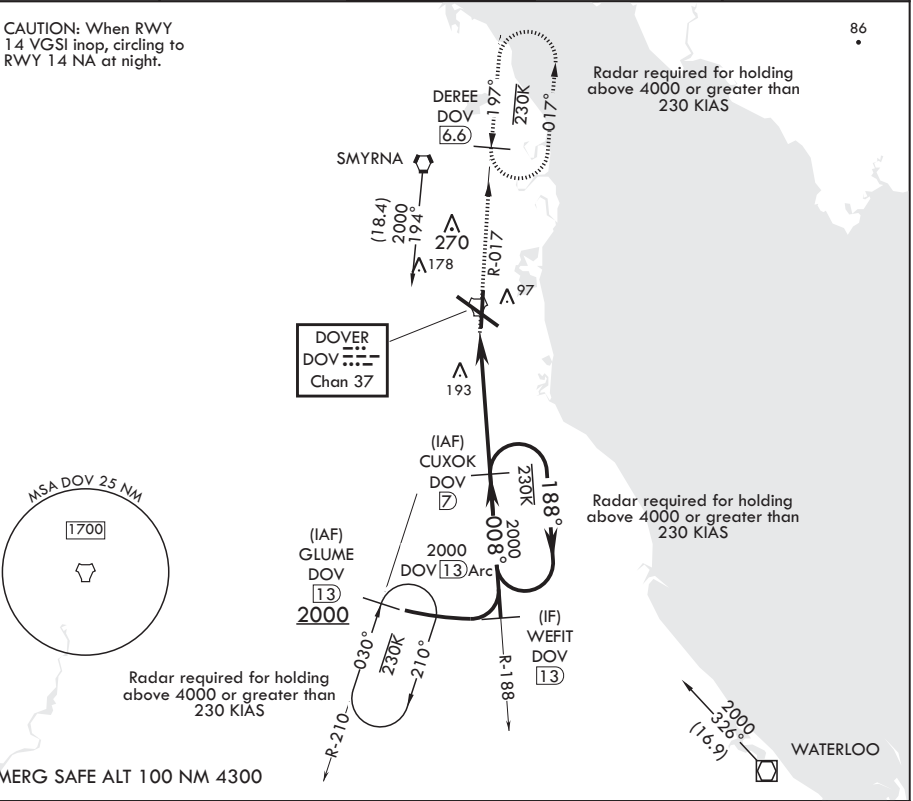

DOVER, DELAWARE

TACAN RWY 1

TACAN DOV Chan 37	APCH CRS 008°	Rwy Idg TDZE Arprt Elev	9602 25 29
----------------------	------------------	-------------------------------	-------------------------

AL-562 (USAF)

DOVER AFB (KDOV)

<p>⚠ * When ALS inop, increase CAT AB to 55, vis to 1 mile, CAT CDE vis to 1 3/8 miles.</p>	<p>ALSF-2</p>	<p>MISSED APPROACH: Climb to 2000 via DOV R-017 to DERE/DOV 6.6 DME and hold.</p>
--	---------------	---

CAUTION: When RWY 14 VGSI inop, circling to RWY 14 NA at night.

86

NE-3, 24 MAY 2018 to 21 JUN 2018

NE-3, 24 MAY 2018 to 21 JUN 2018

<p>2000 DOV R-017</p>	<p>DERE DOV 6.6</p>
<p>TACAN</p>	
<p>OSNOE 1.1, 2.1</p>	
<p>CUXOK 7</p>	
<p>188° / 2000</p>	
<p>008° / 2000</p>	
<p>≤ 2.94° TCH 75</p>	
<p>5.9 NM</p>	
CATEGORY	A B C D E
S-1*	480/24 455 (500-1/2) 480/45 455 (500-7/8)
CIRCLING	500-1 540-1 540-1 1/2 620-2 1000-3 471 (500-1) 511 (600-1) 511 (600-1 1/2) 591 (600-2) 971 (1000-3)

DOVER, DELAWARE

39°08'N - 75°28'W

DOVER AFB (KDOV)

Amdt 1 17AUG17

TACAN RWY 1