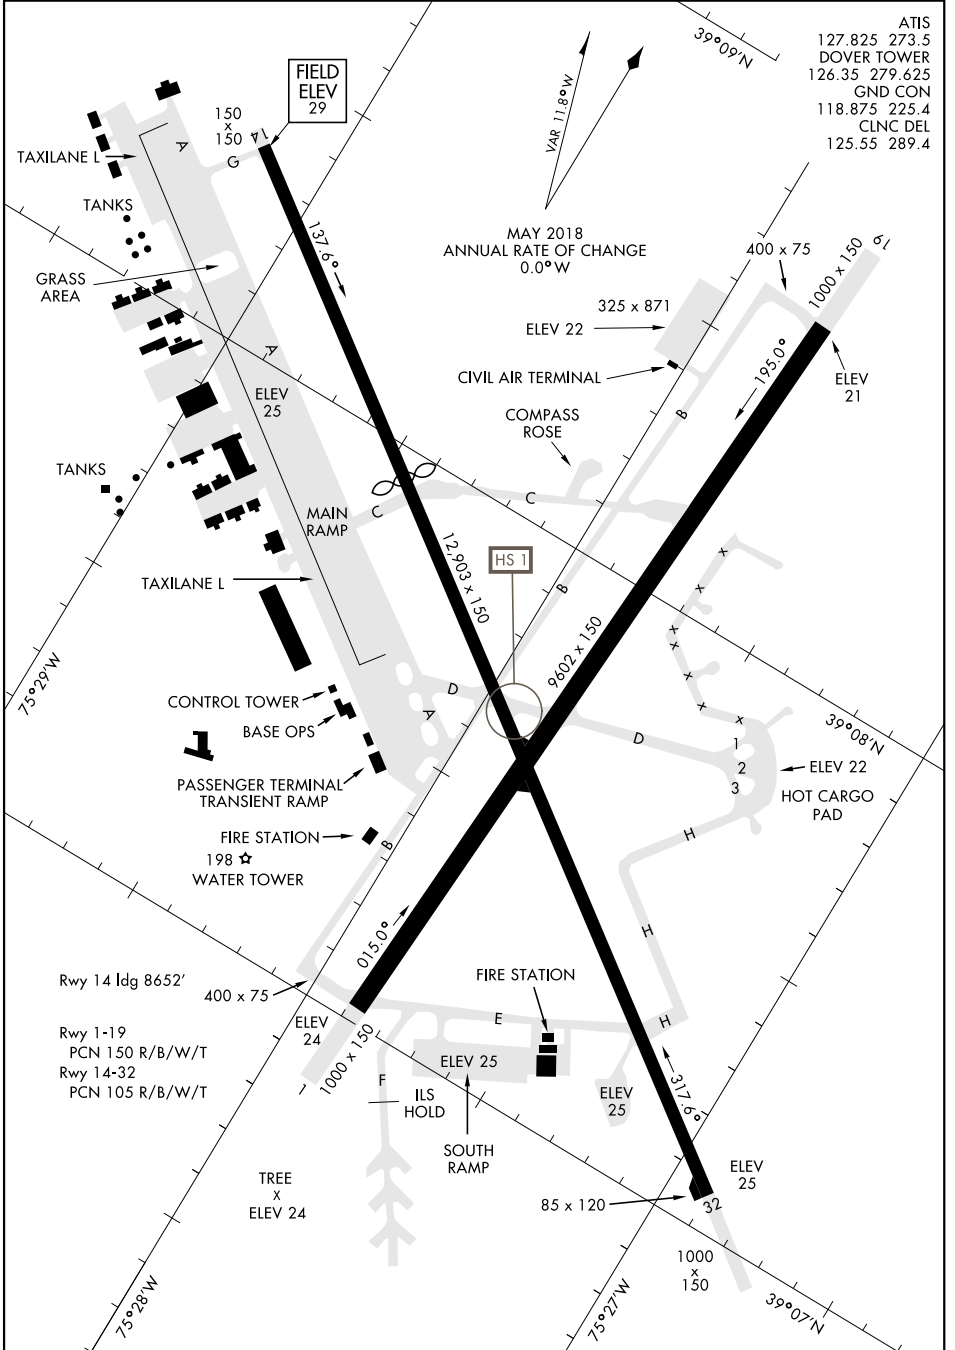

# AIRPORT DIAGRAM

AFD-562 [USAF]

DOVER AFB (KDOV)

DOVER, DELAWARE

ATIS 127.825 273.5  
 DOVER TOWER 126.35 279.625  
 GND CON 118.875 225.4  
 CLNC DEL 125.55 289.4

NE-3, 24 MAY 2018 to 21 JUN 2018

NE-3, 24 MAY 2018 to 21 JUN 2018

# AIRPORT DIAGRAM

DOVER, DELAWARE

DOVER AFB (KDOV)