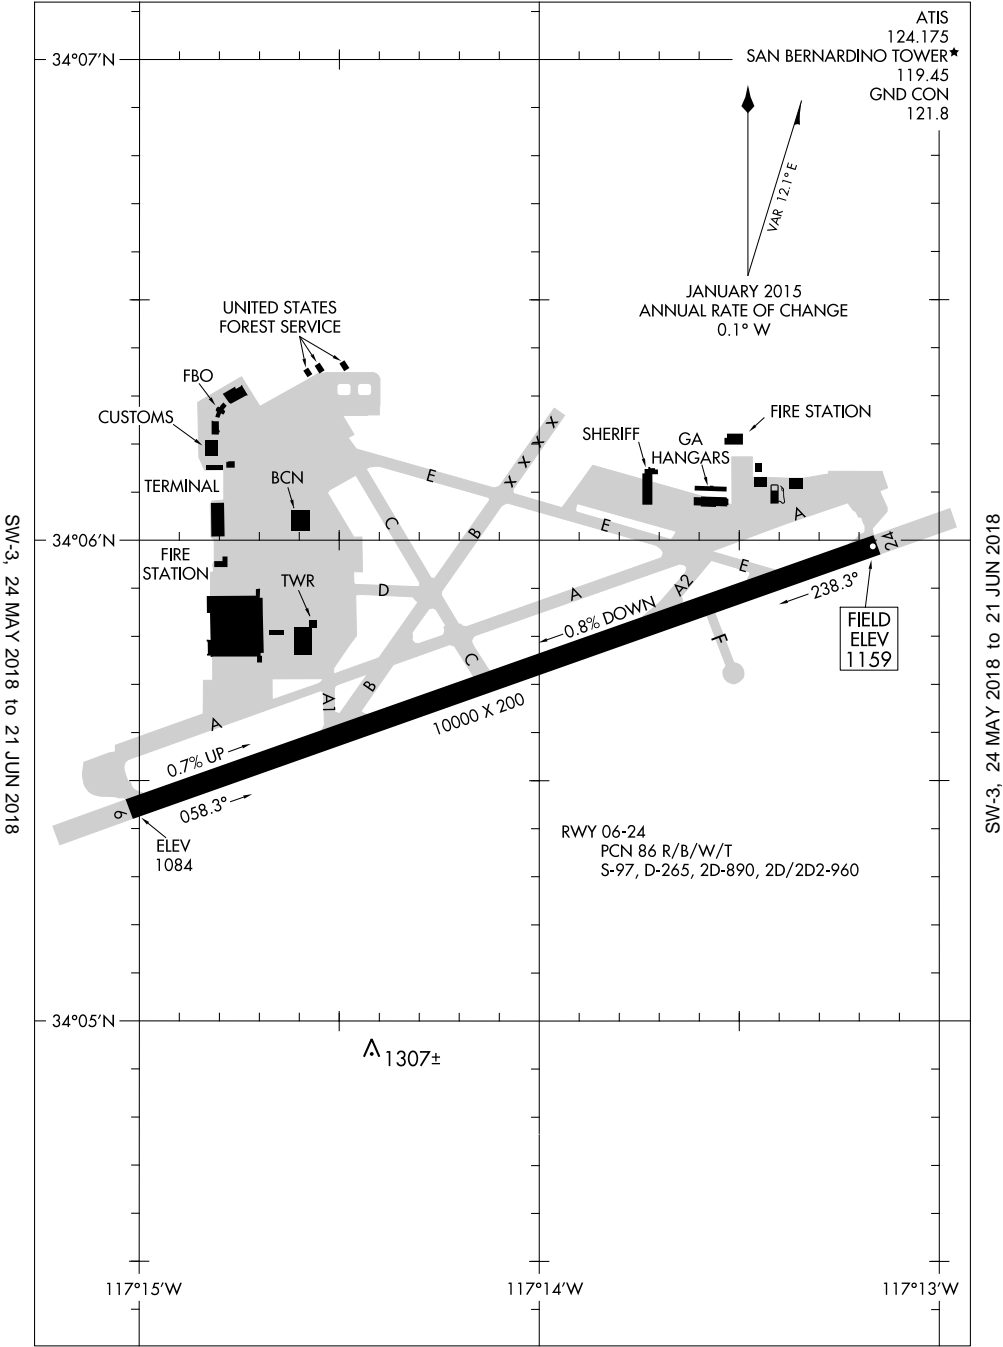

17229

AIRPORT DIAGRAM

AL-547 (FAA)

SAN BERNARDINO INTL (SBD)
SAN BERNARDINO, CALIFORNIA

SW-3, 24 MAY 2018 to 21 JUN 2018

SW-3, 24 MAY 2018 to 21 JUN 2018

AIRPORT DIAGRAM

17229