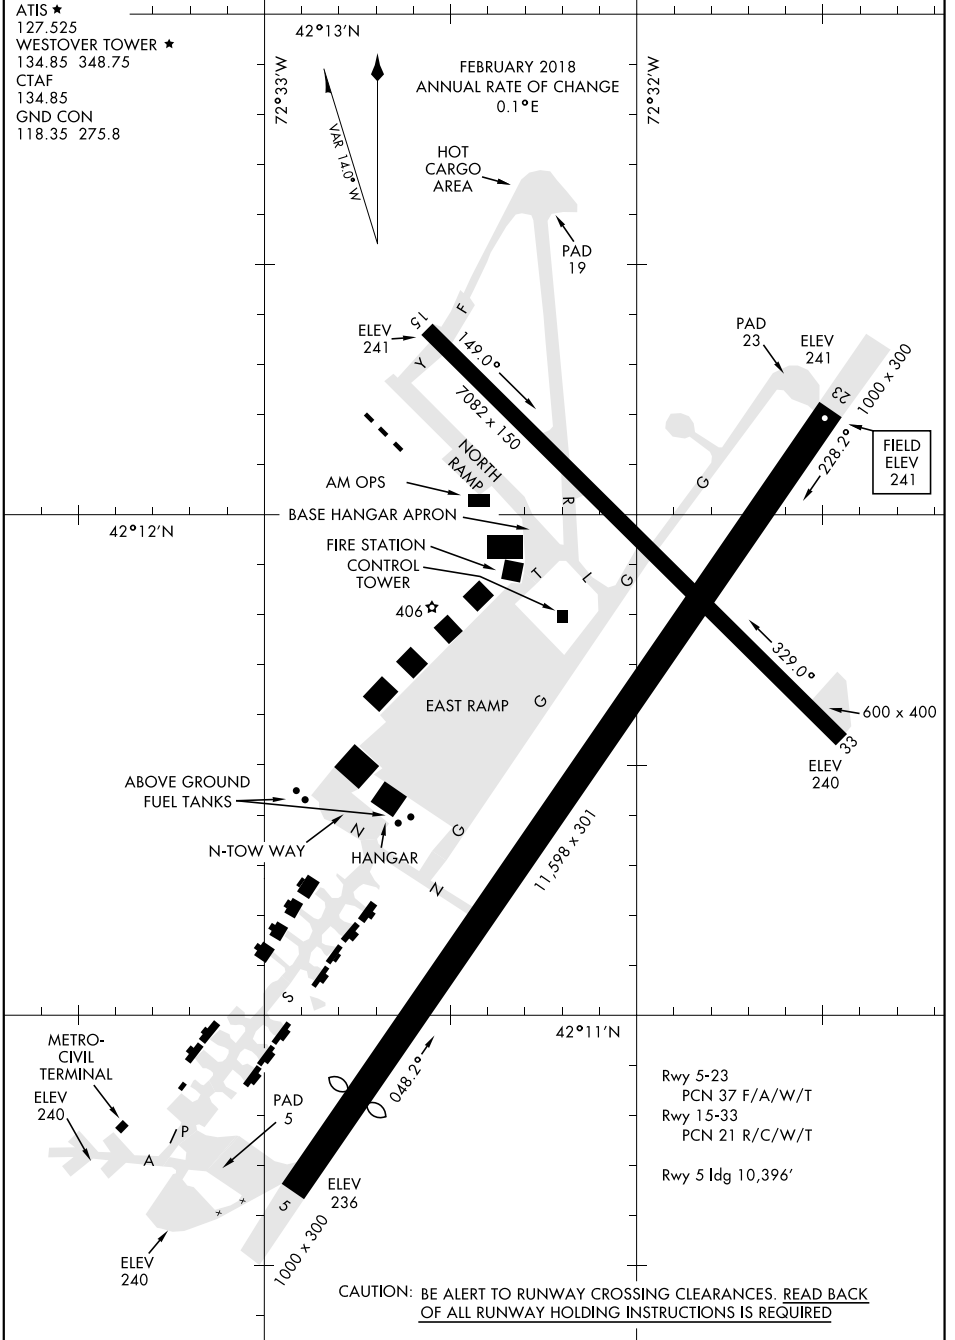

# AIRPORT DIAGRAM

AFD-447 [USAF]

WESTOVER ARB/METROPOLITAN (KCEF)

SPRINGFIELD/CHICOPEE, MASSACHUSETTS

ATIS ★  
 127.525  
 WESTOVER TOWER ★  
 134.85 348.75  
 CTAF  
 134.85  
 GND CON  
 118.35 275.8

FEBRUARY 2018  
 ANNUAL RATE OF CHANGE  
 0.1°E

NE-1, 24 MAY 2018 to 21 JUN 2018

NE-1, 24 MAY 2018 to 21 JUN 2018

CAUTION: BE ALERT TO RUNWAY CROSSING CLEARANCES. READ BACK  
 OF ALL RUNWAY HOLDING INSTRUCTIONS IS REQUIRED