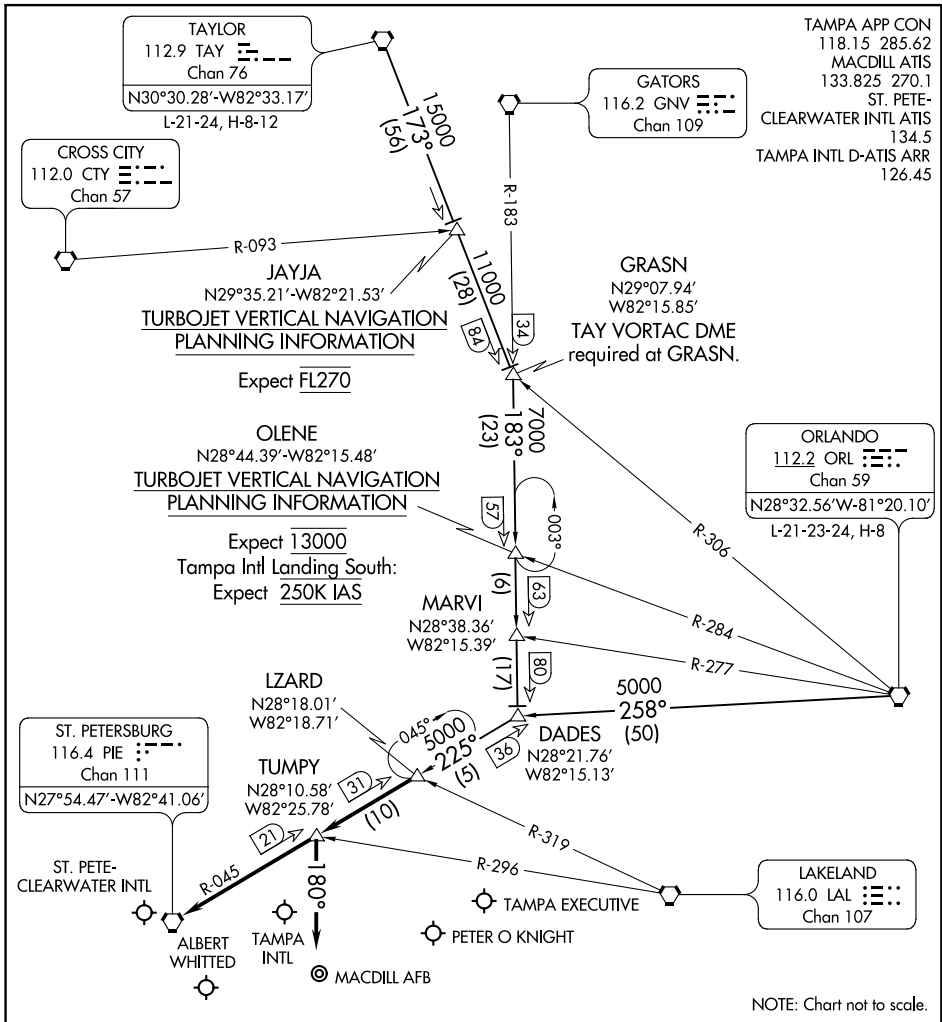

LZARD SIX ARRIVAL

TAMPA, FLORIDA

SE-3, 24 MAY 2018 to 21 JUN 2018

SE-3, 24 MAY 2018 to 21 JUN 2018

TAYLOR TRANSITION (TAY.LZARD6): From over TAY VORTAC on TAY R-173 to GRASN INT, then on GNV R-183 to DADES INT, then on PIE R-045 to LZARD INT. Thence. . . .

ORLANDO TRANSITION (ORL.LZARD6): From over ORL VORTAC on ORL R-258 to DADES INT, then on PIE R-045 to LZARD INT. Thence. . . .

TAMPA INTL:
 . . . RWY 1L/R: From over LZARD INT on PIE R-045 to TUMPHY INT. Depart TUMPHY INT heading 180° for RADAR vectors to final approach course.
 . . . RWY 19L/R: From over LZARD INT on PIE R-045 to PIE VORTAC. Expect RADAR vectors to final approach after LZARD INT.

ALL OTHER AIRPORTS: From over LZARD INT on PIE R-045 to PIE VORTAC. Expect RADAR vectors to the airport after LZARD INT.

LZARD SIX ARRIVAL

TAMPA, FLORIDA