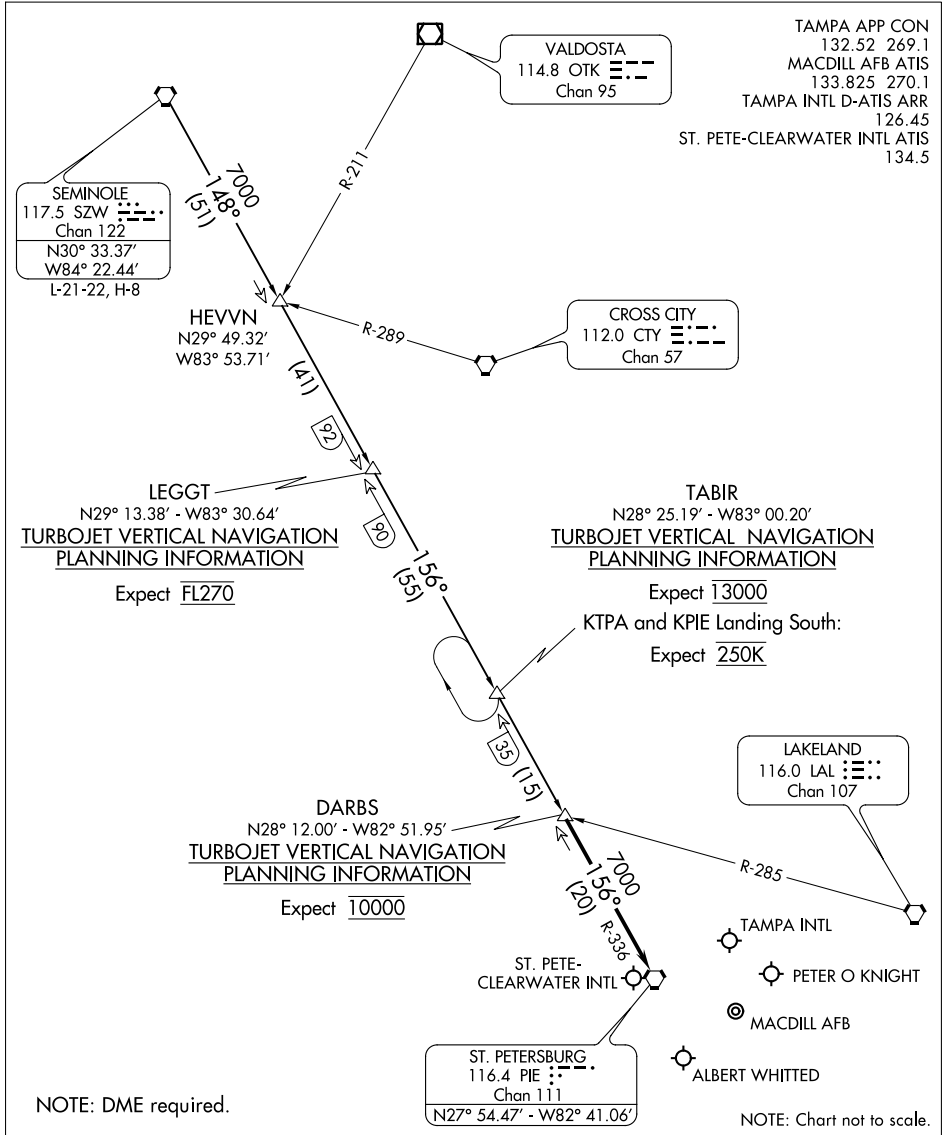

DARBS THREE ARRIVAL

TAMPA, FLORIDA

SE-3, 24 MAY 2018 to 21 JUN 2018

SE-3, 24 MAY 2018 to 21 JUN 2018

ARRIVAL ROUTE DESCRIPTION

SEMINOLE TRANSITION (SZW.DARBS3): From over SZW VORTAC on SZW R-148 and PIE R-336 to DARBS INT. Thence. . . .

. . . .from over DARBS INT on PIE R-336 to PIE VORTAC. Expect RADAR vectors to final approach course.

LOST COMMUNICATIONS: STANDARD.

DARBS THREE ARRIVAL

TAMPA, FLORIDA