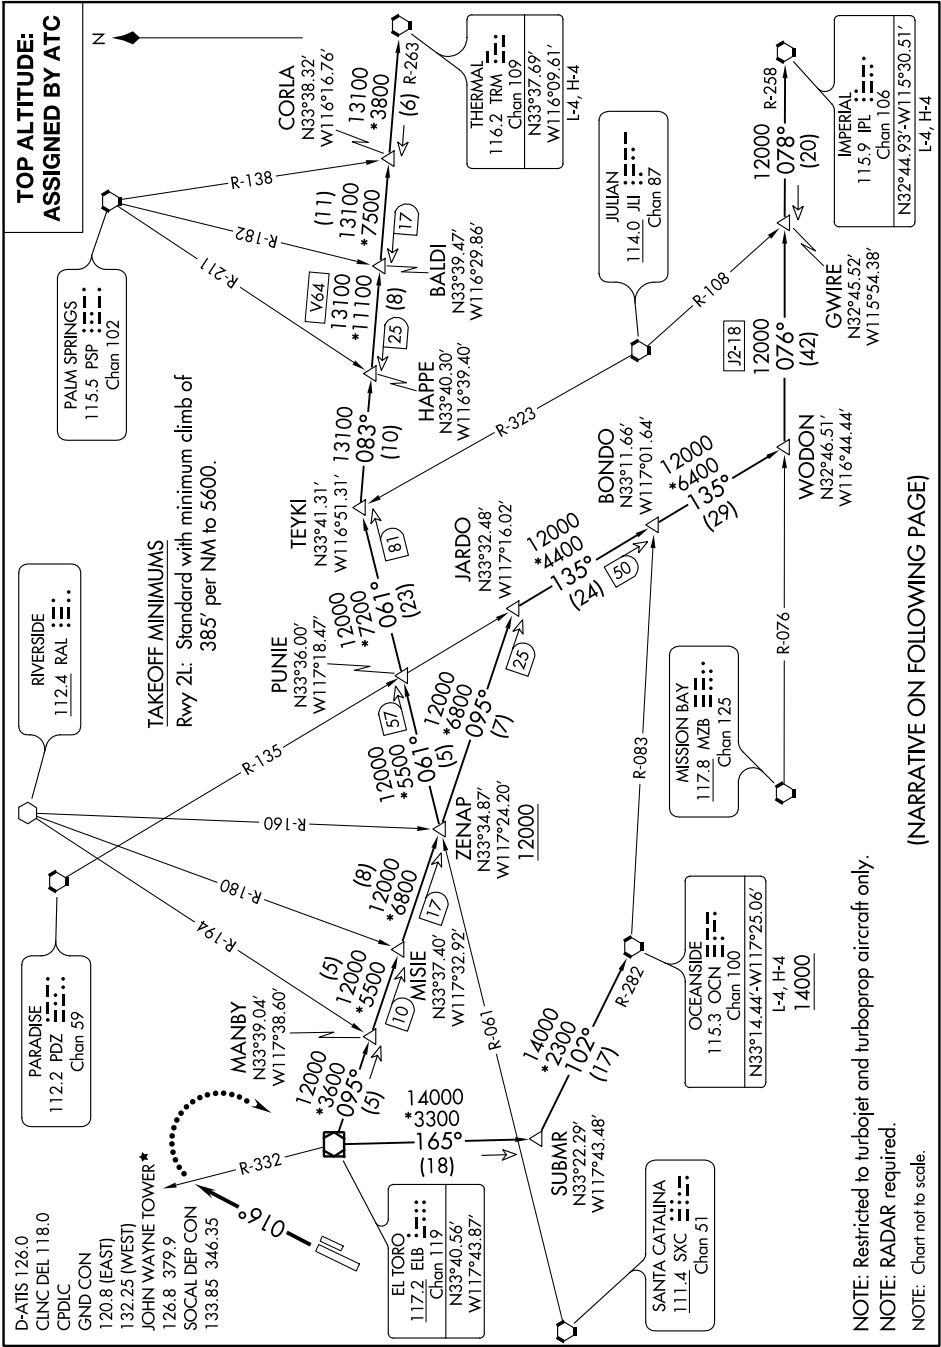

EL TORO FOUR DEPARTURE

SANTA ANA, CALIFORNIA

SW-3, 24 MAY 2018 to 21 JUN 2018

(NARRATIVE ON FOLLOWING PAGE)

NOTE: Restricted to turbojet and turboprop aircraft only.
NOTE: RADAR required.
NOTE: Chart not to scale.

SW-3, 24 MAY 2018 to 21 JUN 2018

EL TORO FOUR DEPARTURE