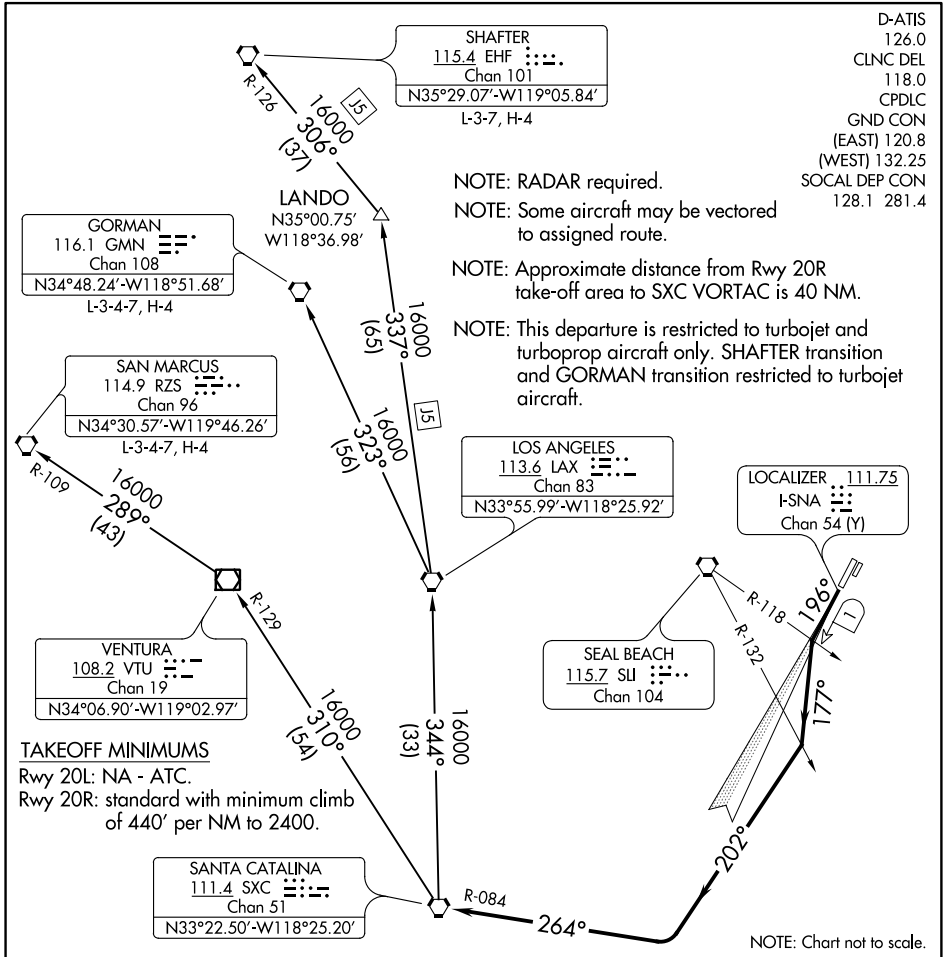

CHANNEL THREE DEPARTURE

SW-3, 24 MAY 2018 to 21 JUN 2018

SW-3, 24 MAY 2018 to 21 JUN 2018