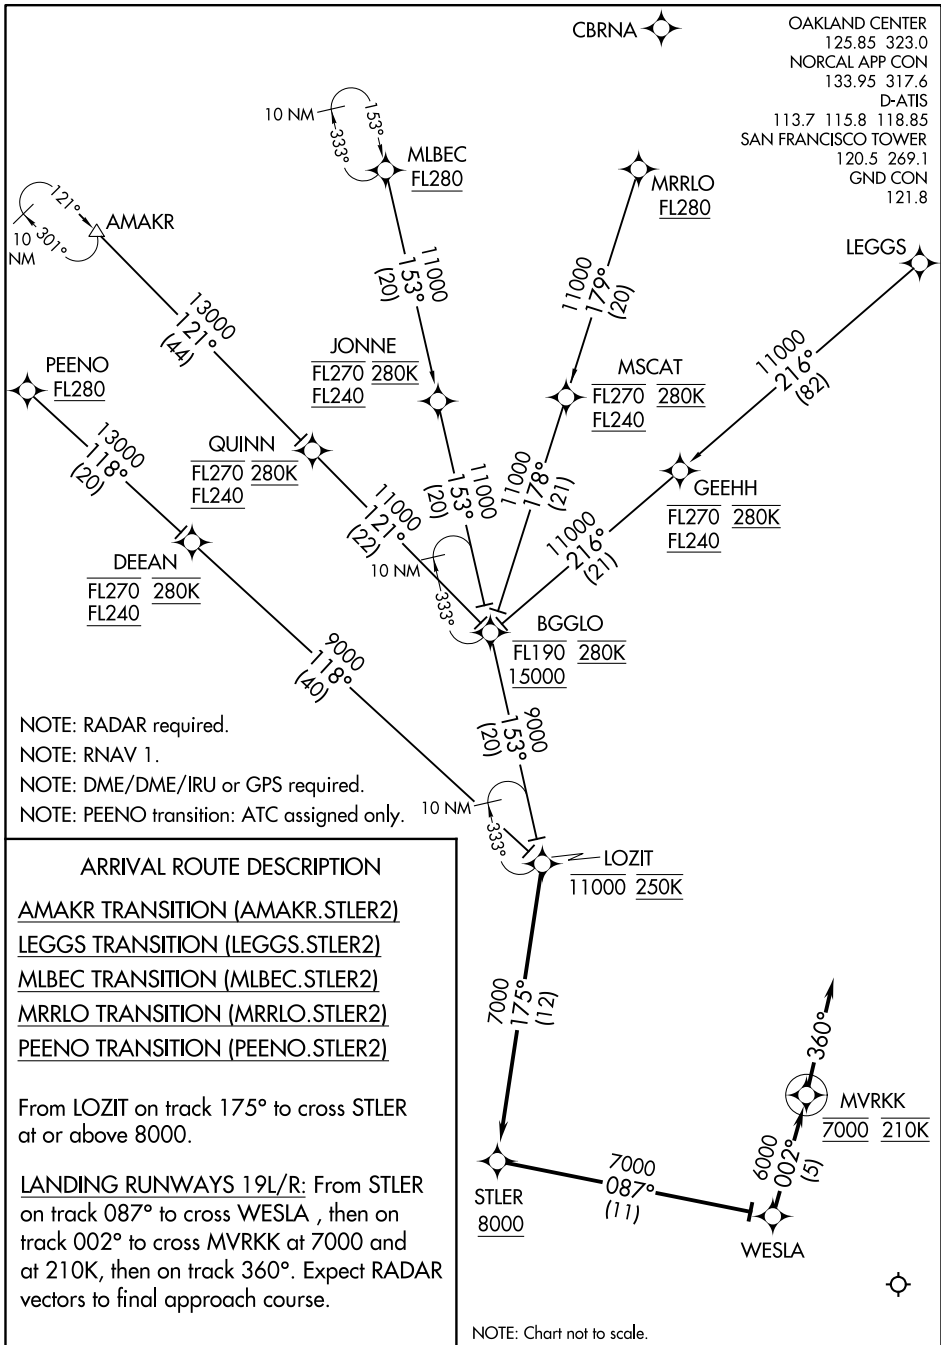

(LOZIT.STLER2) 17173

# STLER TWO ARRIVAL (RNAV)

AL-375 (FAA)

SAN FRANCISCO INTL (SFO)  
SAN FRANCISCO, CALIFORNIA

SW-2, 24 MAY 2018 to 21 JUN 2018

SW-2, 24 MAY 2018 to 21 JUN 2018

# STLER TWO ARRIVAL (RNAV)

(LOZIT.STLER2) 10DEC15

SAN FRANCISCO, CALIFORNIA  
SAN FRANCISCO INTL (SFO)