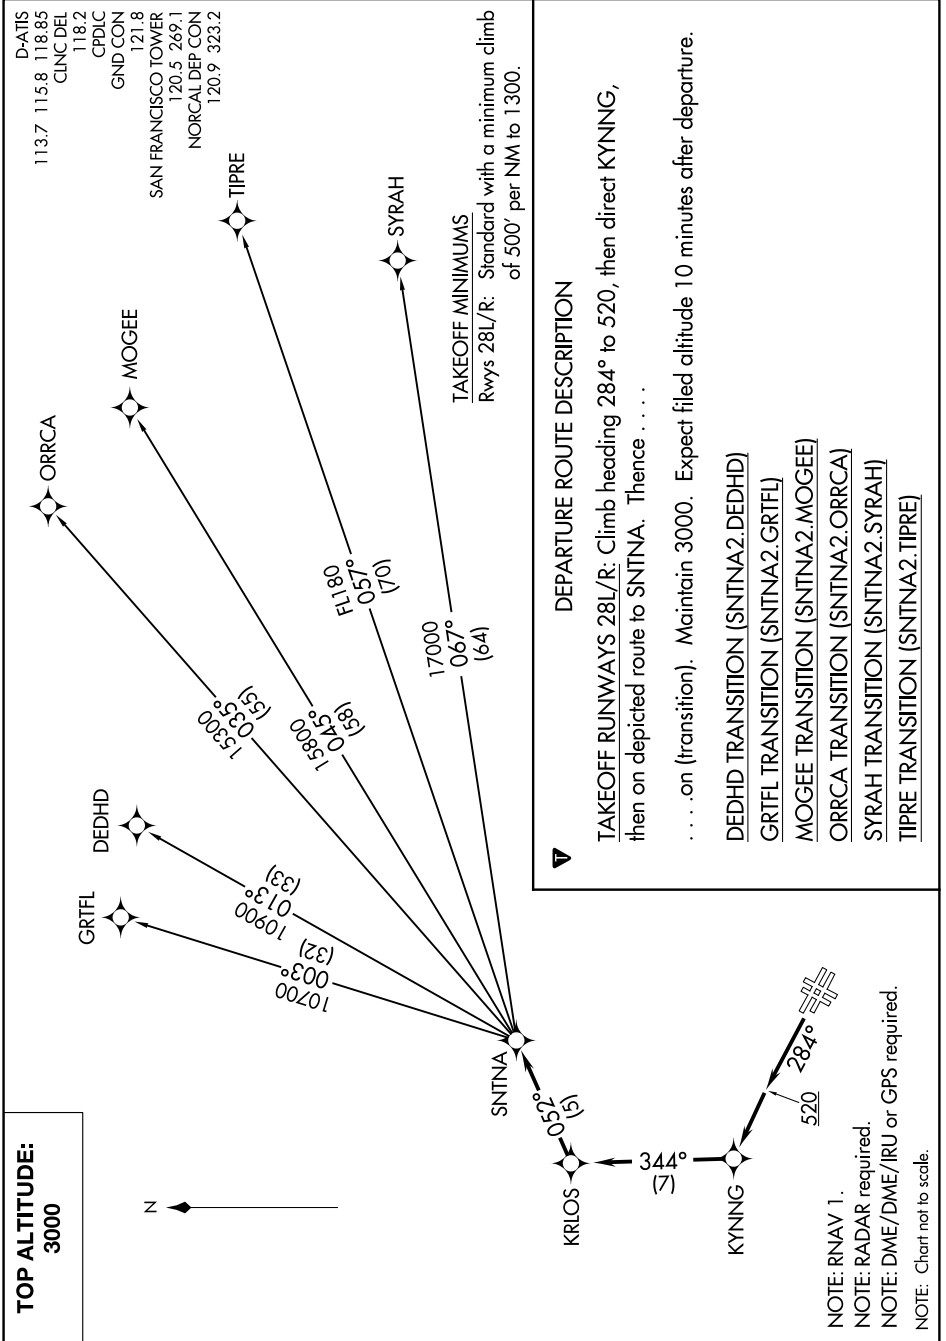

(SNTNA2.SNTNA) 17341

**SNTNA TWO DEPARTURE (RNAV)**

AL-375 (FAA)

SAN FRANCISCO INTL (SFO)  
SAN FRANCISCO, CALIFORNIA

SW-2, 24 MAY 2018 to 21 JUN 2018

SW-2, 24 MAY 2018 to 21 JUN 2018

**SNTNA TWO DEPARTURE (RNAV)**