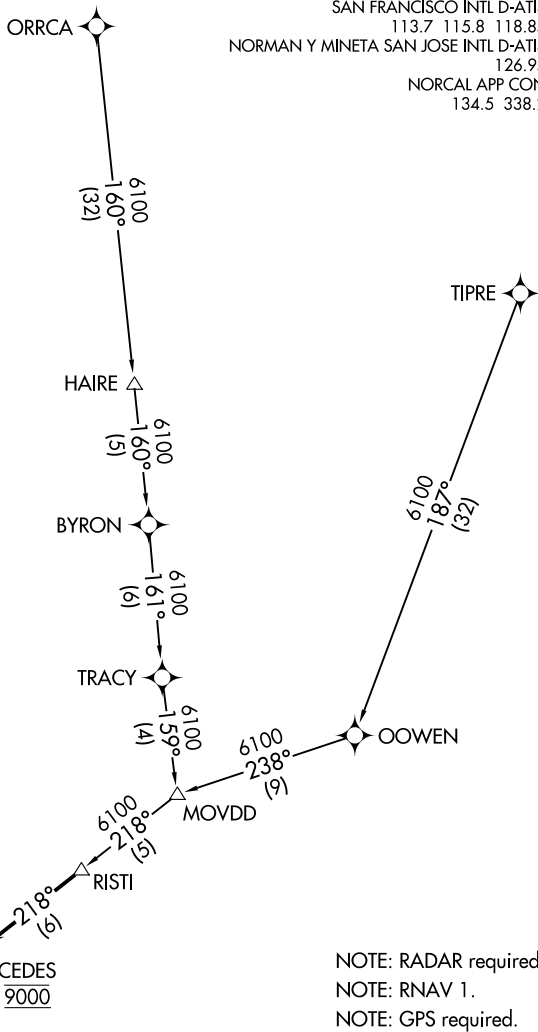

(RISTI.RISTI1) 17173

RISTI ONE ARRIVAL (RNAV)

AL-375 (FAA)

SAN FRANCISCO, CALIFORNIA

SAN FRANCISCO INTL D-ATIS
 113.7 115.8 118.85
 NORMAN Y MINETA SAN JOSE INTL D-ATIS
 126.95
 NORCAL APP CON
 134.5 338.2

SAN FRANCISCO INTL

NORMAN Y MINETA
SAN JOSE INTL

NOTE: RADAR required.
 NOTE: RNAV 1.
 NOTE: GPS required.

NOTE: Chart not to scale.

ARRIVAL ROUTE DESCRIPTION

ORRCA TRANSITION (ORRCA.RISTI1)

TIPRE TRANSITION (TIPRE.RISTI1)

LANDING KSFO/KSJC: From RISTI on track 218° to cross CEDES at 9000, then on heading 220° or as assigned by ATC. Expect RADAR vectors to final approach course.

RISTI ONE ARRIVAL (RNAV)

(RISTI.RISTI1) 22JUN17

SAN FRANCISCO, CALIFORNIA

SW-2, 24 MAY 2018 to 21 JUN 2018

SW-2, 24 MAY 2018 to 21 JUN 2018